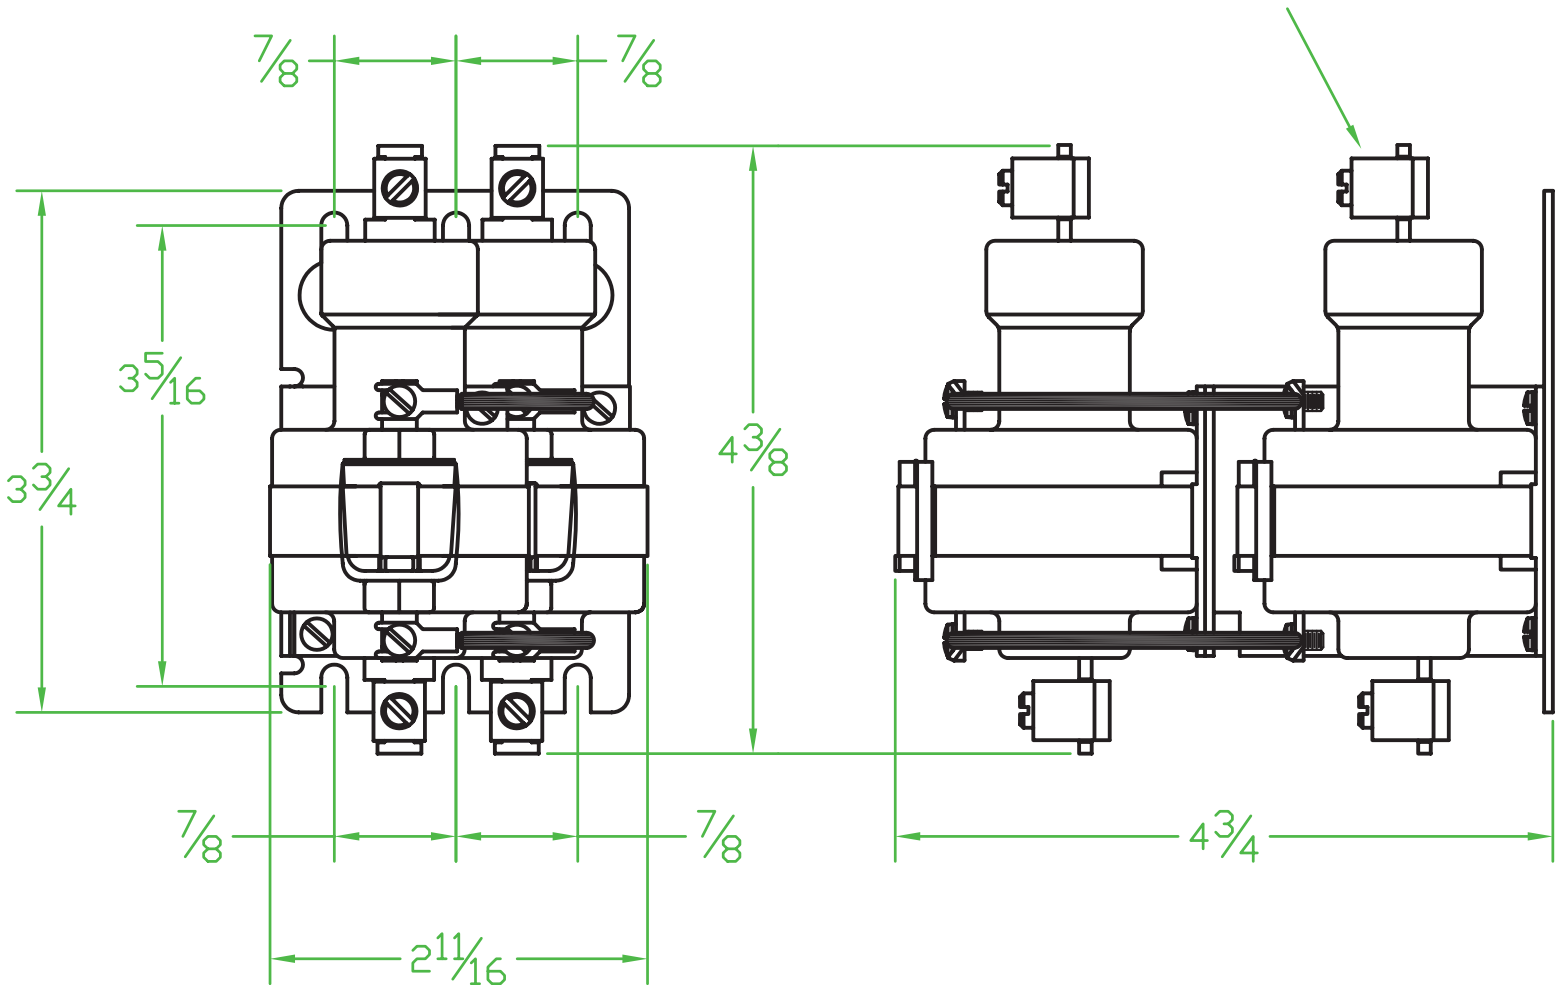

MERCURY DISPLACEMENT INDUSTRIES, INC.

Post Office Box 710 - U.S. 12 East - Edwardsburg, Michigan 49112-0710

Phone (269) 663-8574 - Fax (269) 663-2924

(800) 634-4077

2 POLE 35/60 AMP “NRM” MOUNT SERIES NORMALLY OPEN

LOAD CONNECTORS: #4 TO #14 AWG FOR 35 AMP
OR #2 TO #8 AWG FOR 60 AMP

Contactors - Relays - Switches

<http://www.mdius.com>