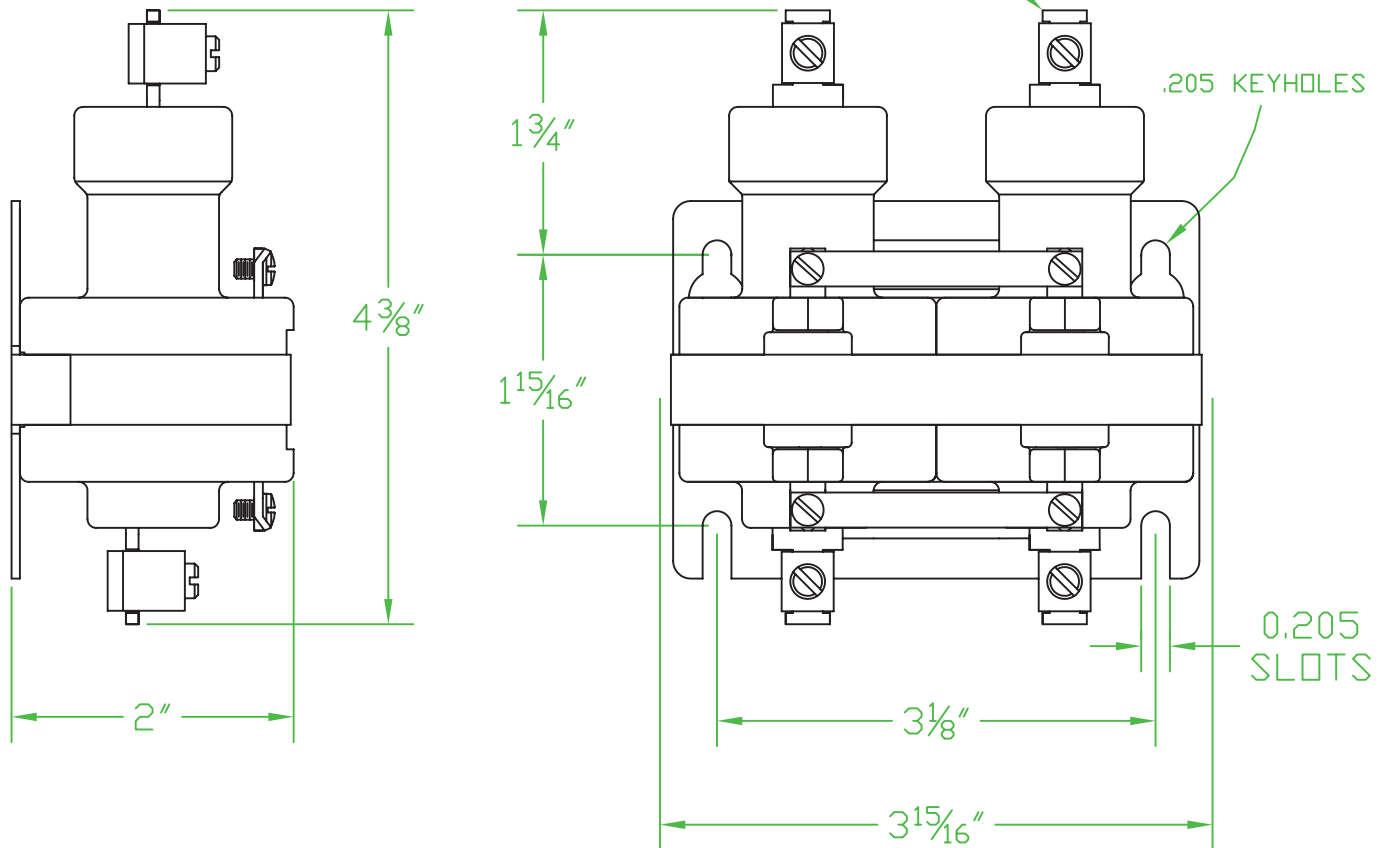

MERCURY DISPLACEMENT INDUSTRIES, INC.

Post Office Box 710 - U.S. 12 East - Edwardsburg, Michigan 49112-0710

Phone (269) 663-8574 - Fax (269) 663-2924

(800) 634-4077

2 POLE 35/60 AMP NORMALLY OPEN

LOAD CONNECTORS FOR #2 TO #12 AWG 60AMP
#4 TO #14 AWG 35AMP