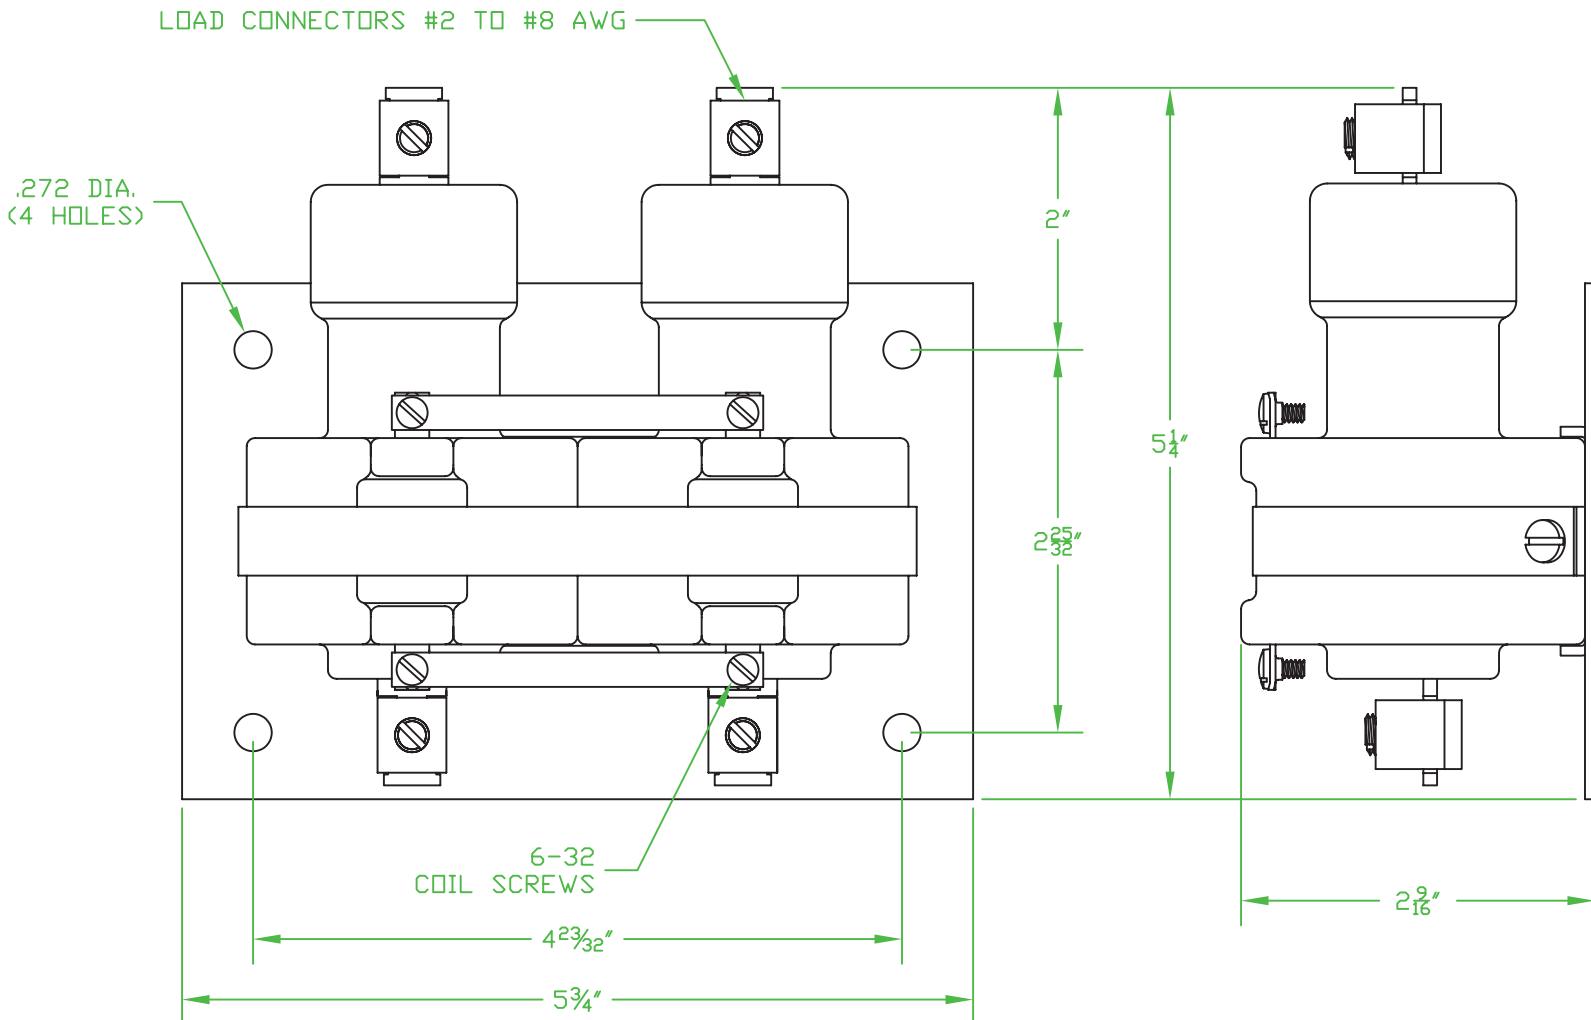

MERCURY DISPLACEMENT INDUSTRIES, INC.

Post Office Box 710 - U.S. 12 East - Edwardsburg, Michigan 49112-0710

Phone (269) 663-8574 - Fax (269) 663-2924

(800) 634-4077

2 POLE 100 AMP NORMALLY OPEN

Contactors - Relays - Switches