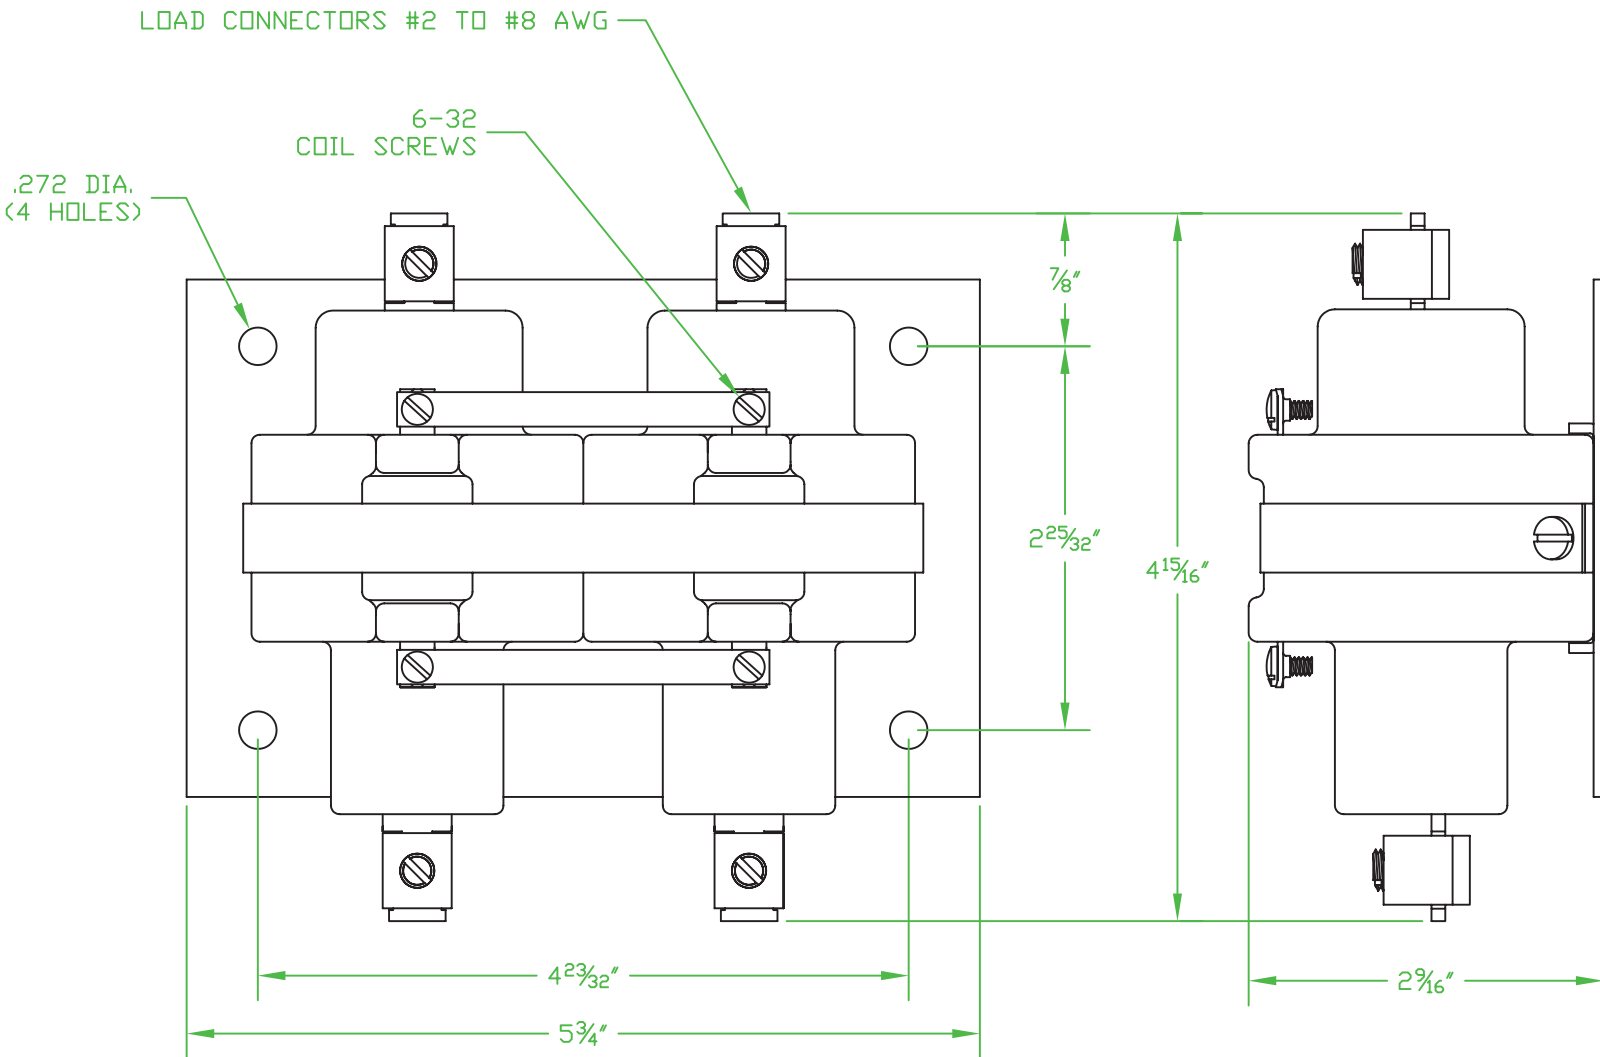

MERCURY DISPLACEMENT INDUSTRIES, INC.

Post Office Box 710 - U.S. 12 East - Edwardsburg, Michigan 49112-0710

Phone (269) 663-8574 - Fax (269) 663-2924

(800) 634-4077

2 POLE 100 AMP NORMALLY CLOSED

Contactors - Relays - Switches