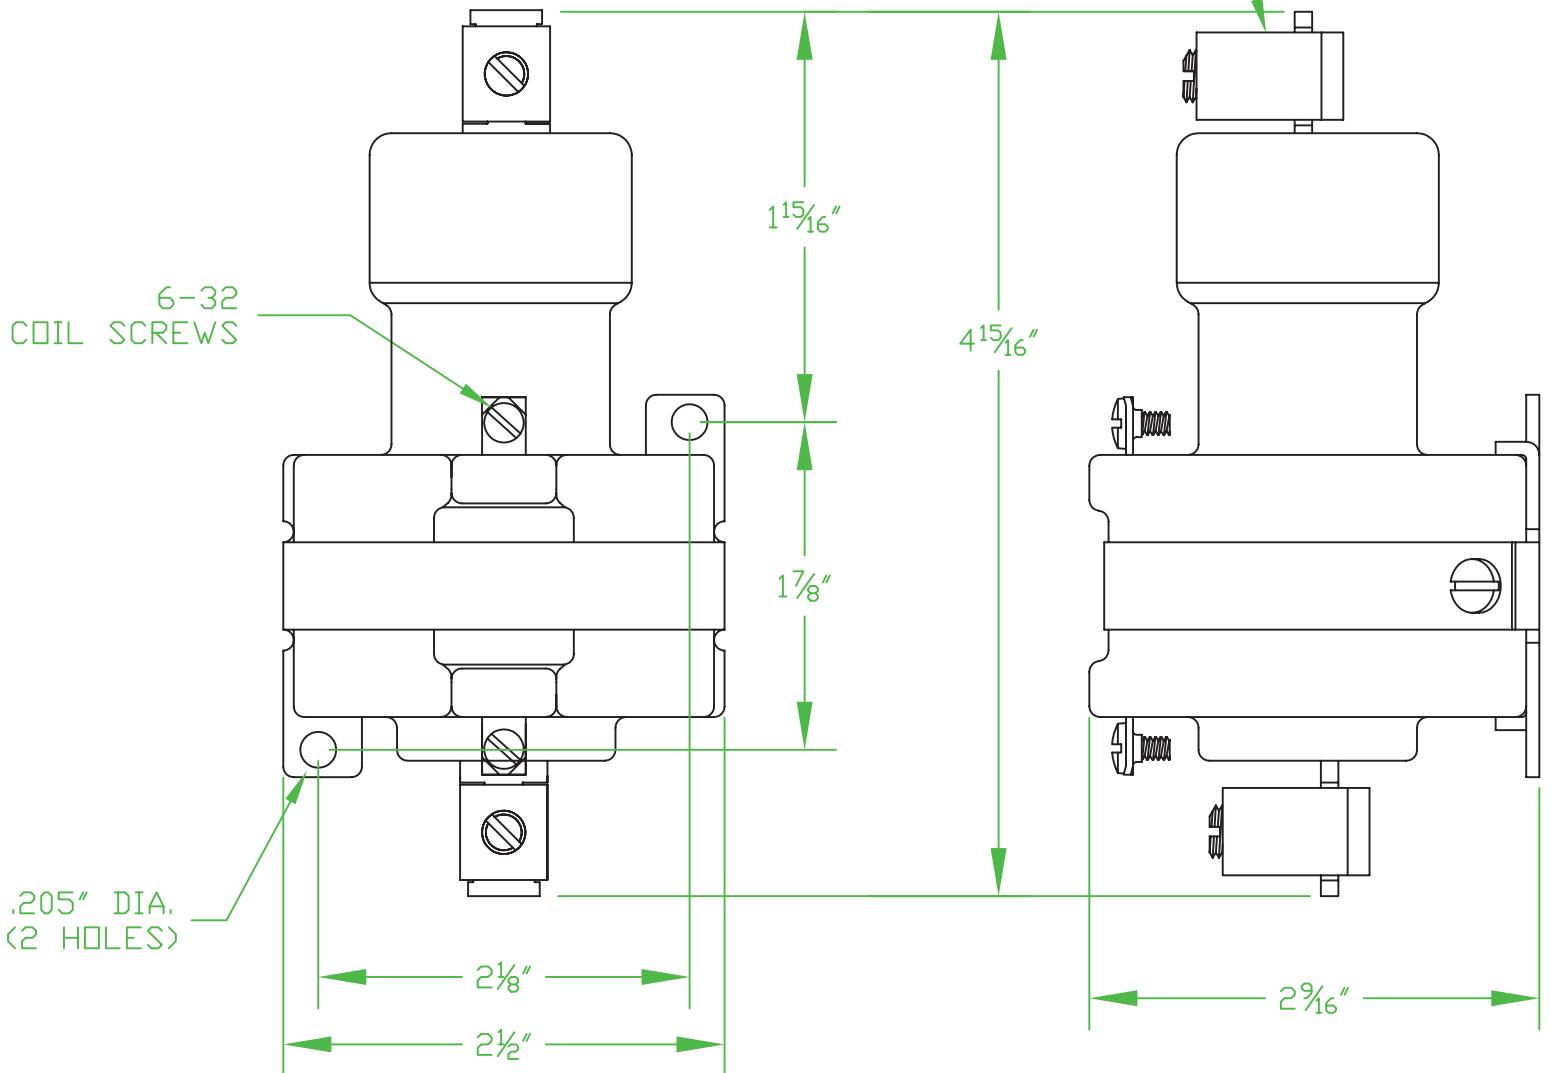

# SINGLE POLE 100 AMP "S" SERIES NORMALLY OPEN

LOAD CONNECTORS #1 TO #8 AWG

Contactors - Relays - Switches

<http://www.mdius.com>