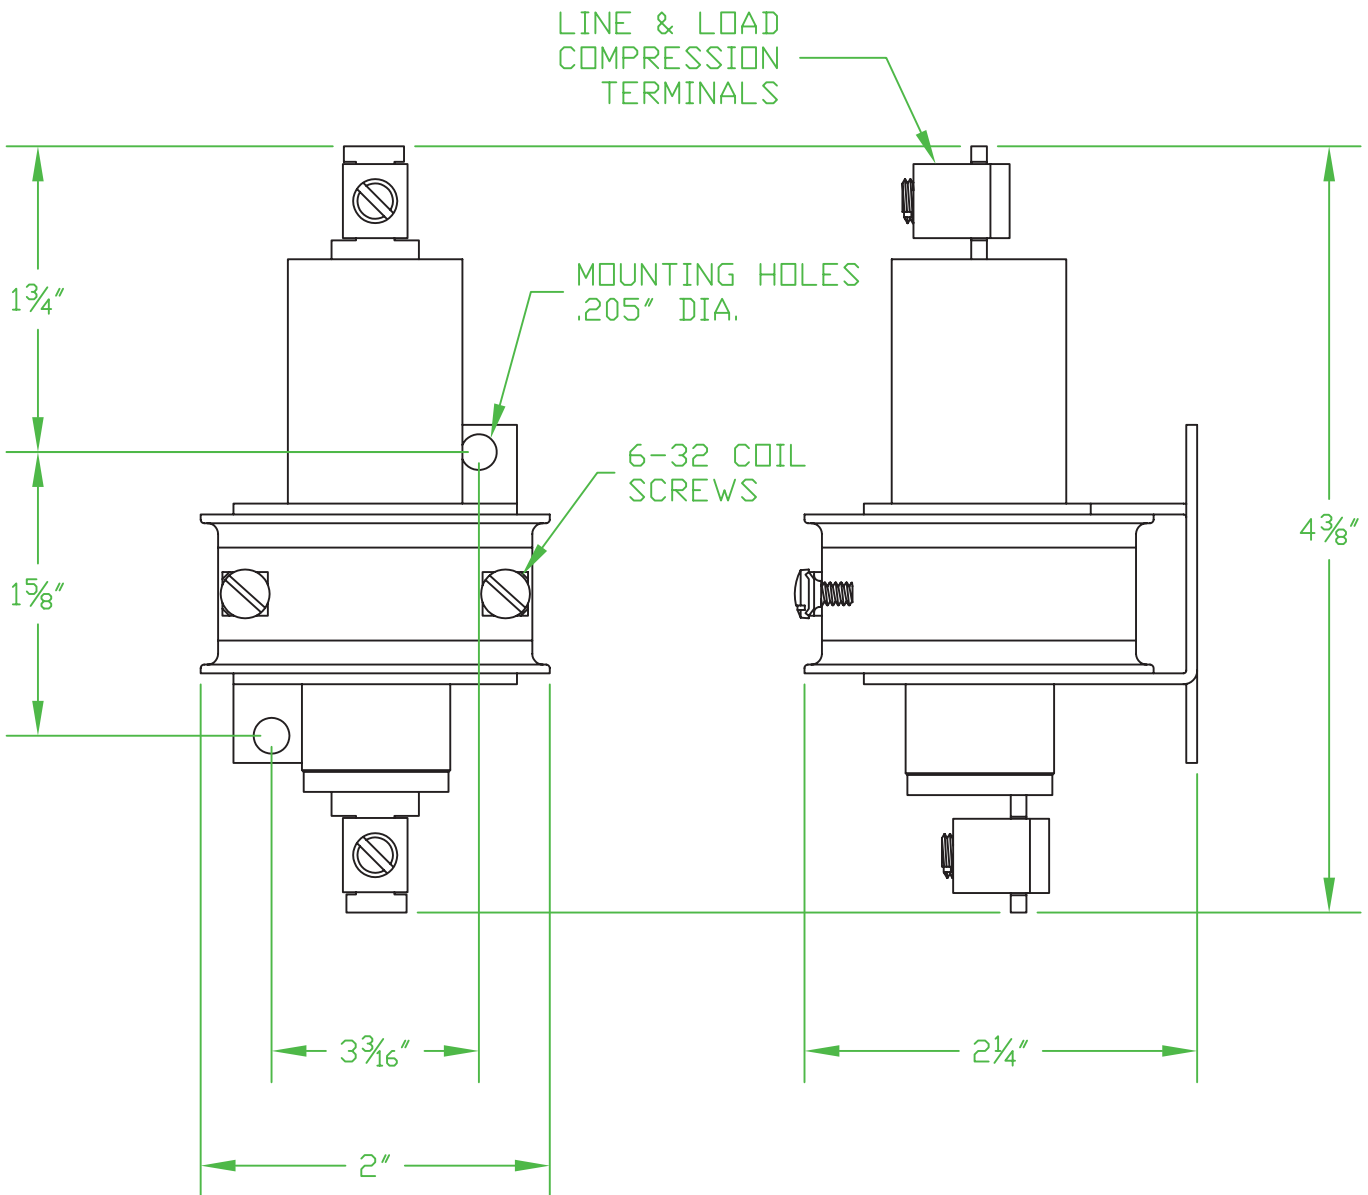

MERCURY DISPLACEMENT INDUSTRIES, INC.
Post Office Box 710 - U.S. 12 East - Edwardsburg, Michigan 49112-0710
Phone (269) 663-8574 - Fax (269) 663-2924
(800) 634-4077

SINGLE POLE 35/60 AMP “L” SERIES NORMALLY OPEN