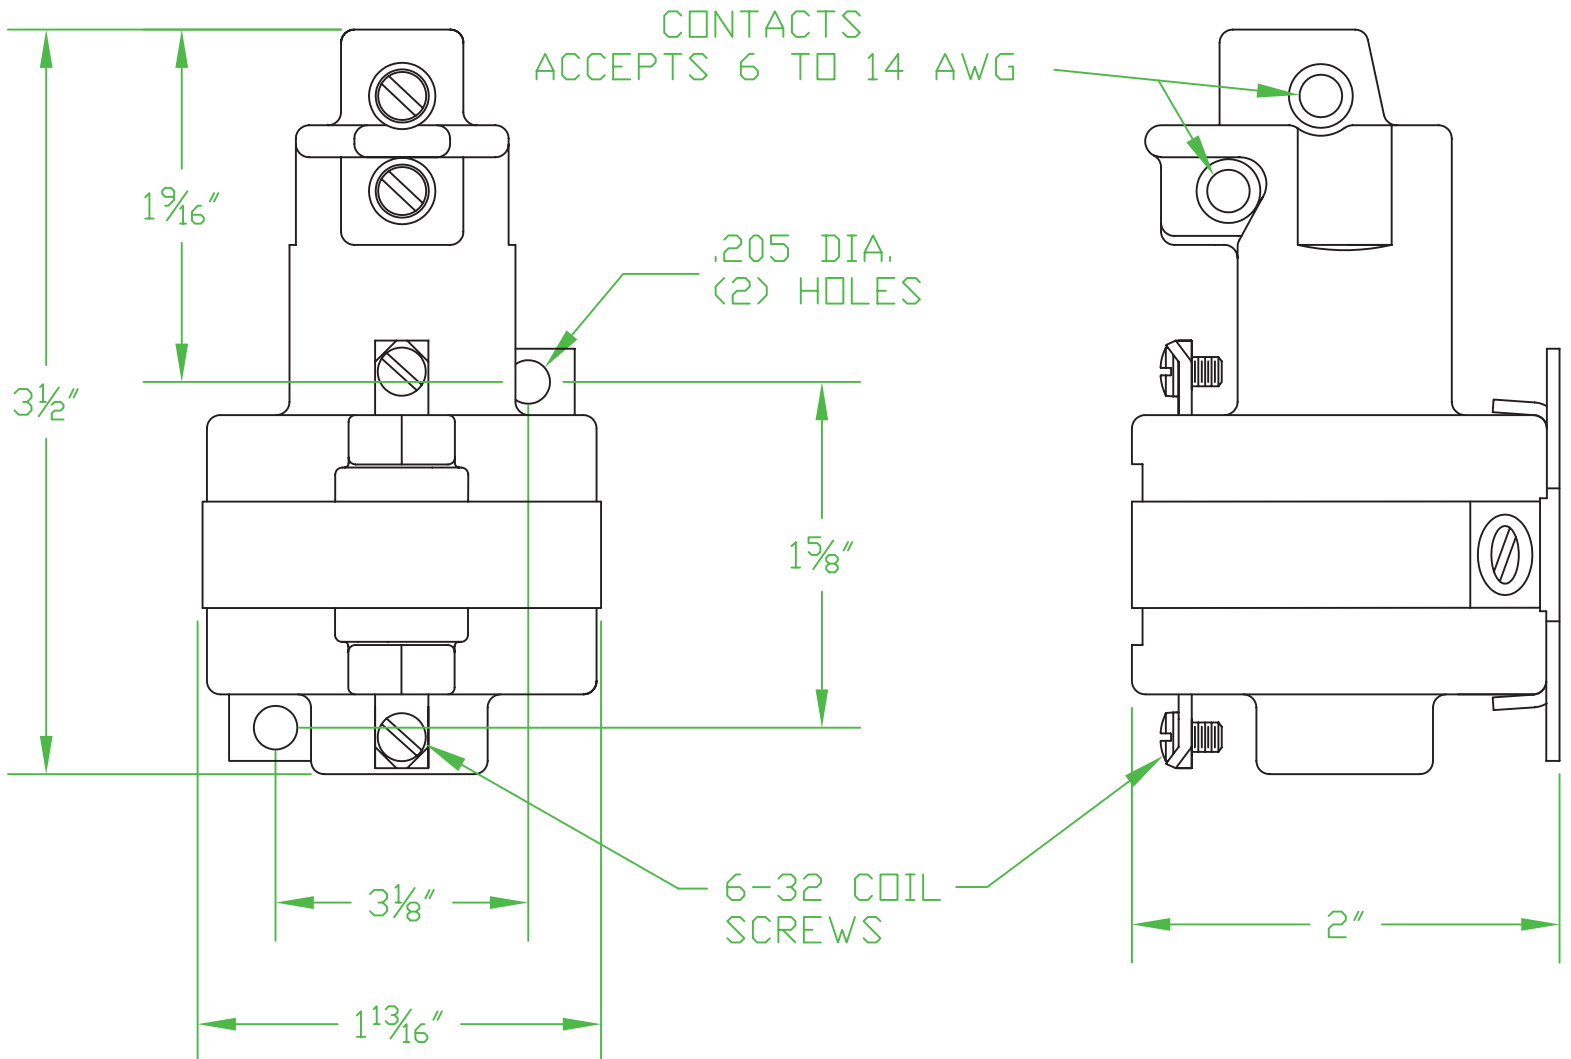

# SINGLE POLE 35 AMP "T" TOP SERIES NORMALLY OPEN

Contactors - Relays - Switches

<http://www.mdius.com>