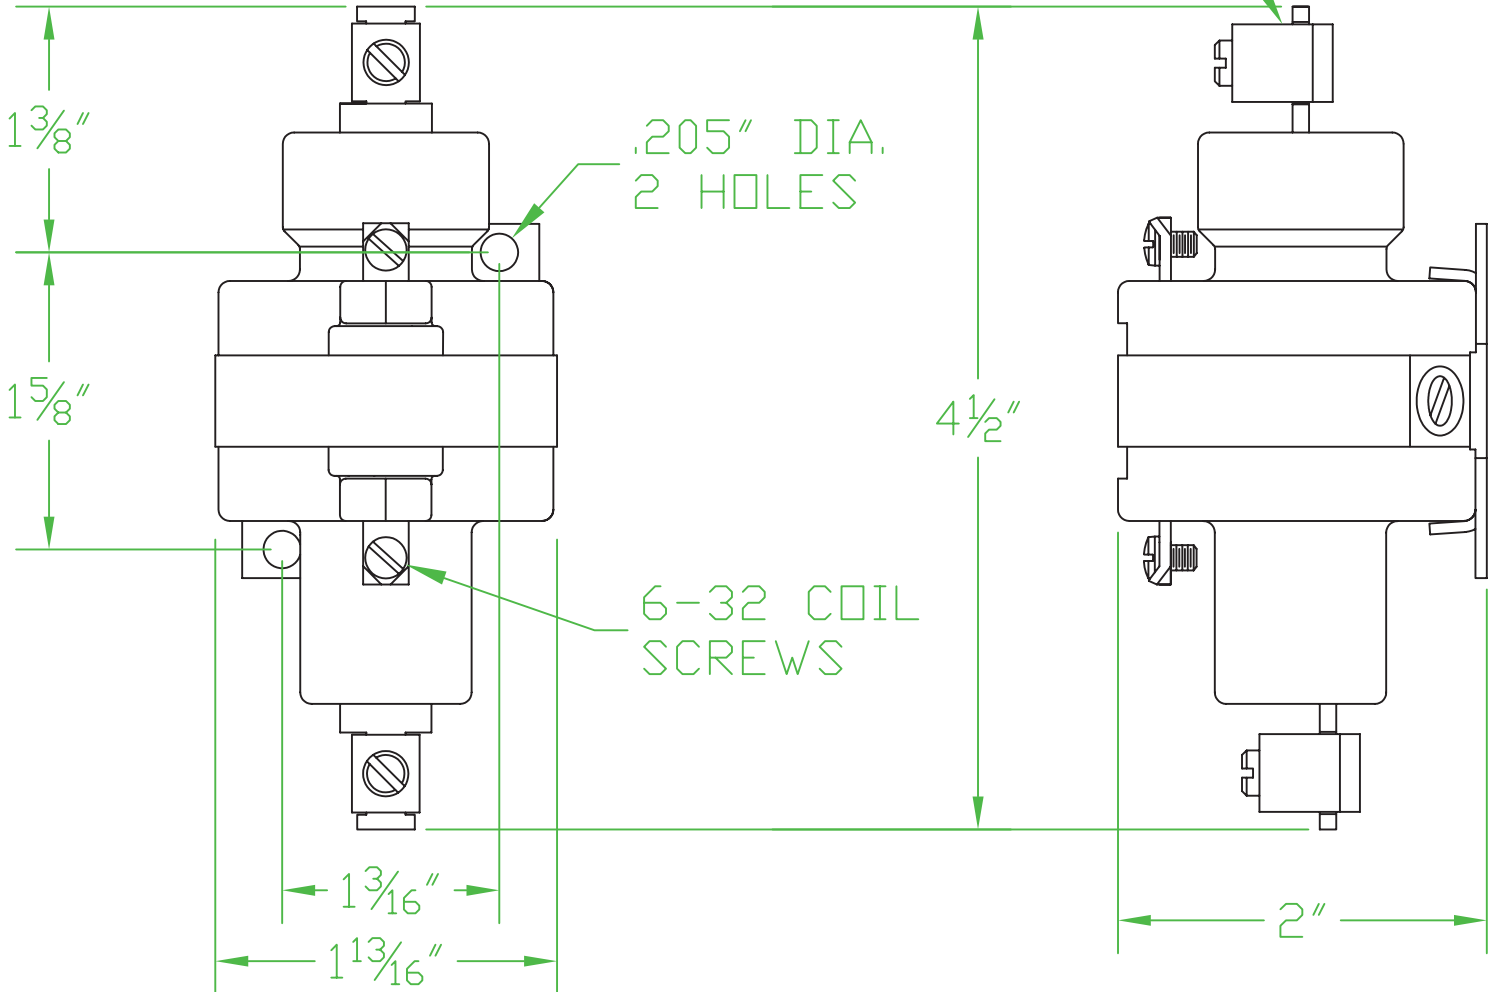

MERCURY DISPLACEMENT INDUSTRIES, INC.
Post Office Box 710 - U.S. 12 East - Edwardsburg, Michigan 49112-0710
Phone (269) 663-8574 - Fax (269) 663-2924
(800) 634-4077

SINGLE POLE 35/60 AMP NORMALLY CLOSED

LOAD TERMINALS #4 TO #14 GAUGE 35AMP
#2 TO #8 AWG 60AMP

Contactors - Relays - Switches

<http://www.mdius.com>