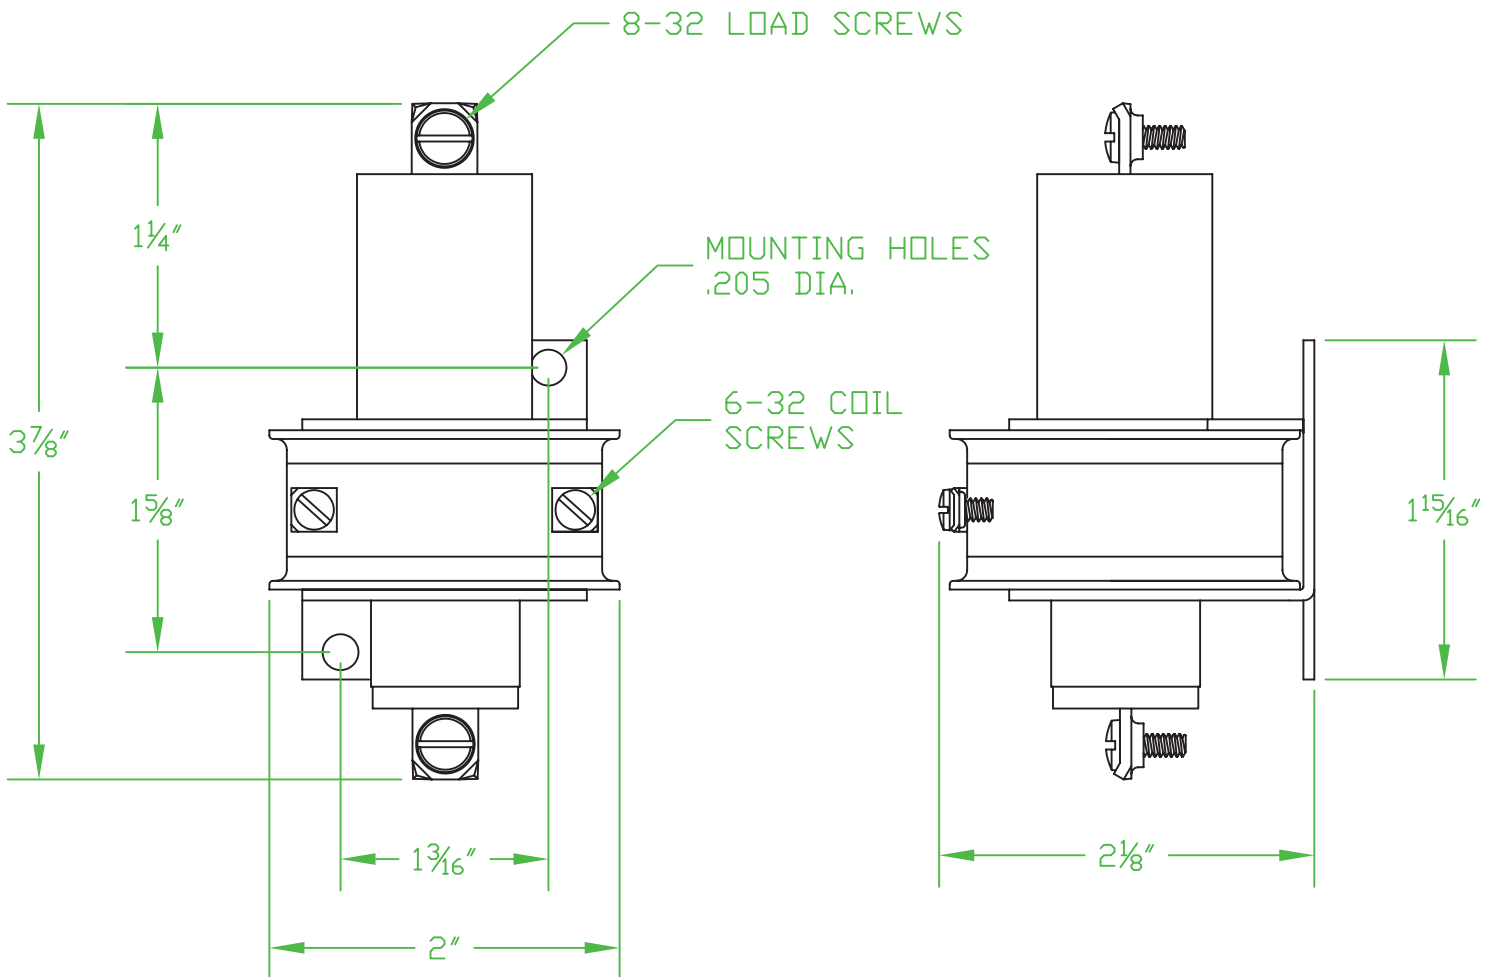

MERCURY DISPLACEMENT INDUSTRIES, INC.

Post Office Box 710 - U.S. 12 East - Edwardsburg, Michigan 49112-0710

Phone (269) 663-8574 - Fax (269) 663-2924

(800) 634-4077

SINGLE POLE 30 AMP NORMALLY OPEN

Contactors - Relays - Switches