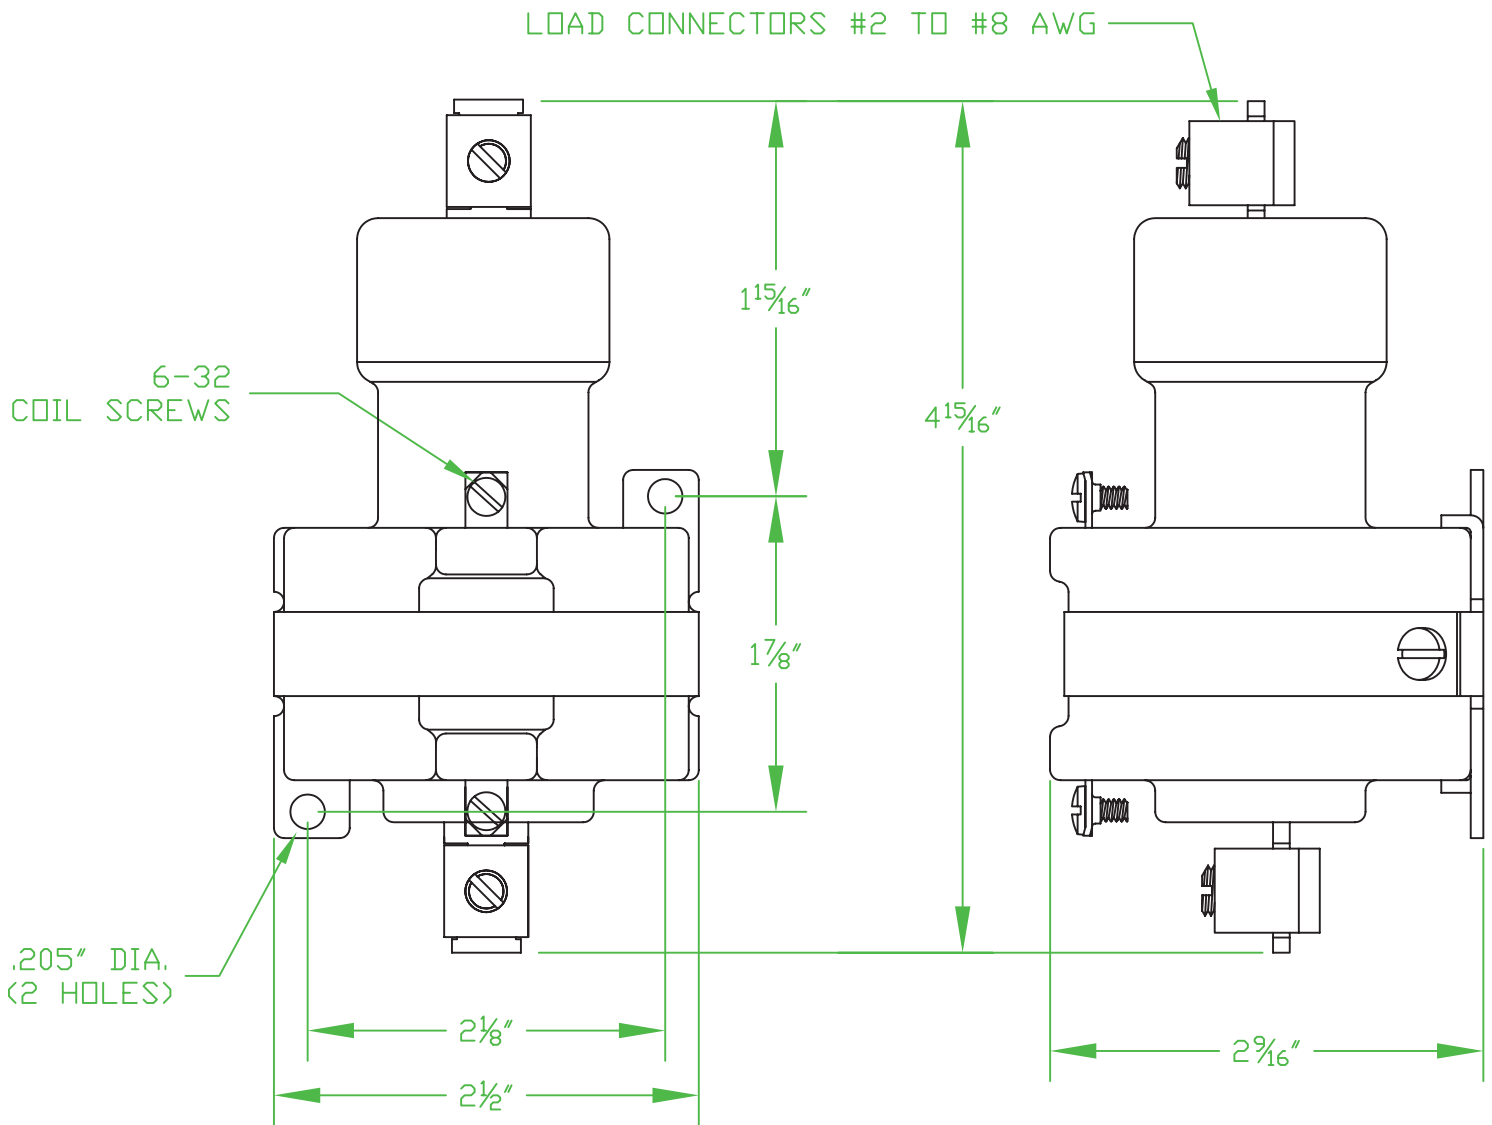

## SINGLE POLE 100 AMP NORMALLY OPEN

Contactors - Relays - Switches

<http://www.mdius.com>