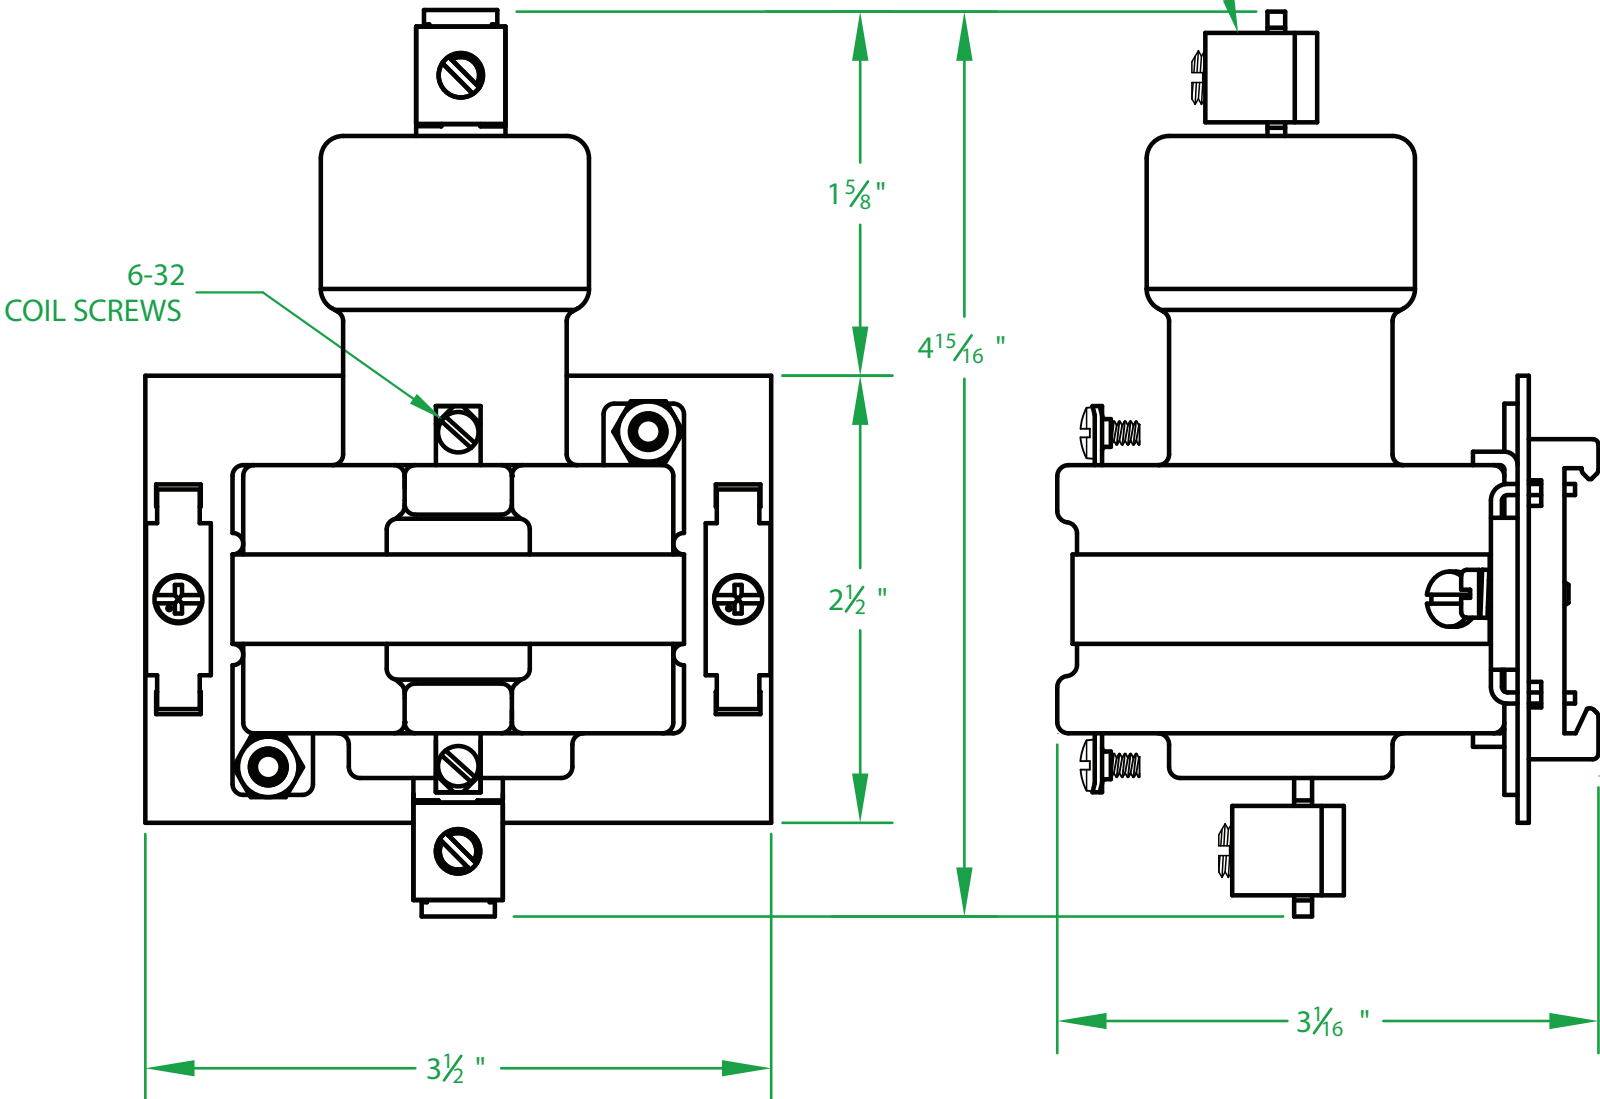

MERCURY DISPLACEMENT INDUSTRIES, INC.

Post Office Box 710 - U.S. 12 East - Edwardsburg, Michigan 49112-0710

Phone (269) 663-8574 - Fax (269) 663-2924

(800) 634-4077

1 Pole 100 AMP -17 DIN Rail Mount

LOAD CONNECTORS #2 TO #8 AWG