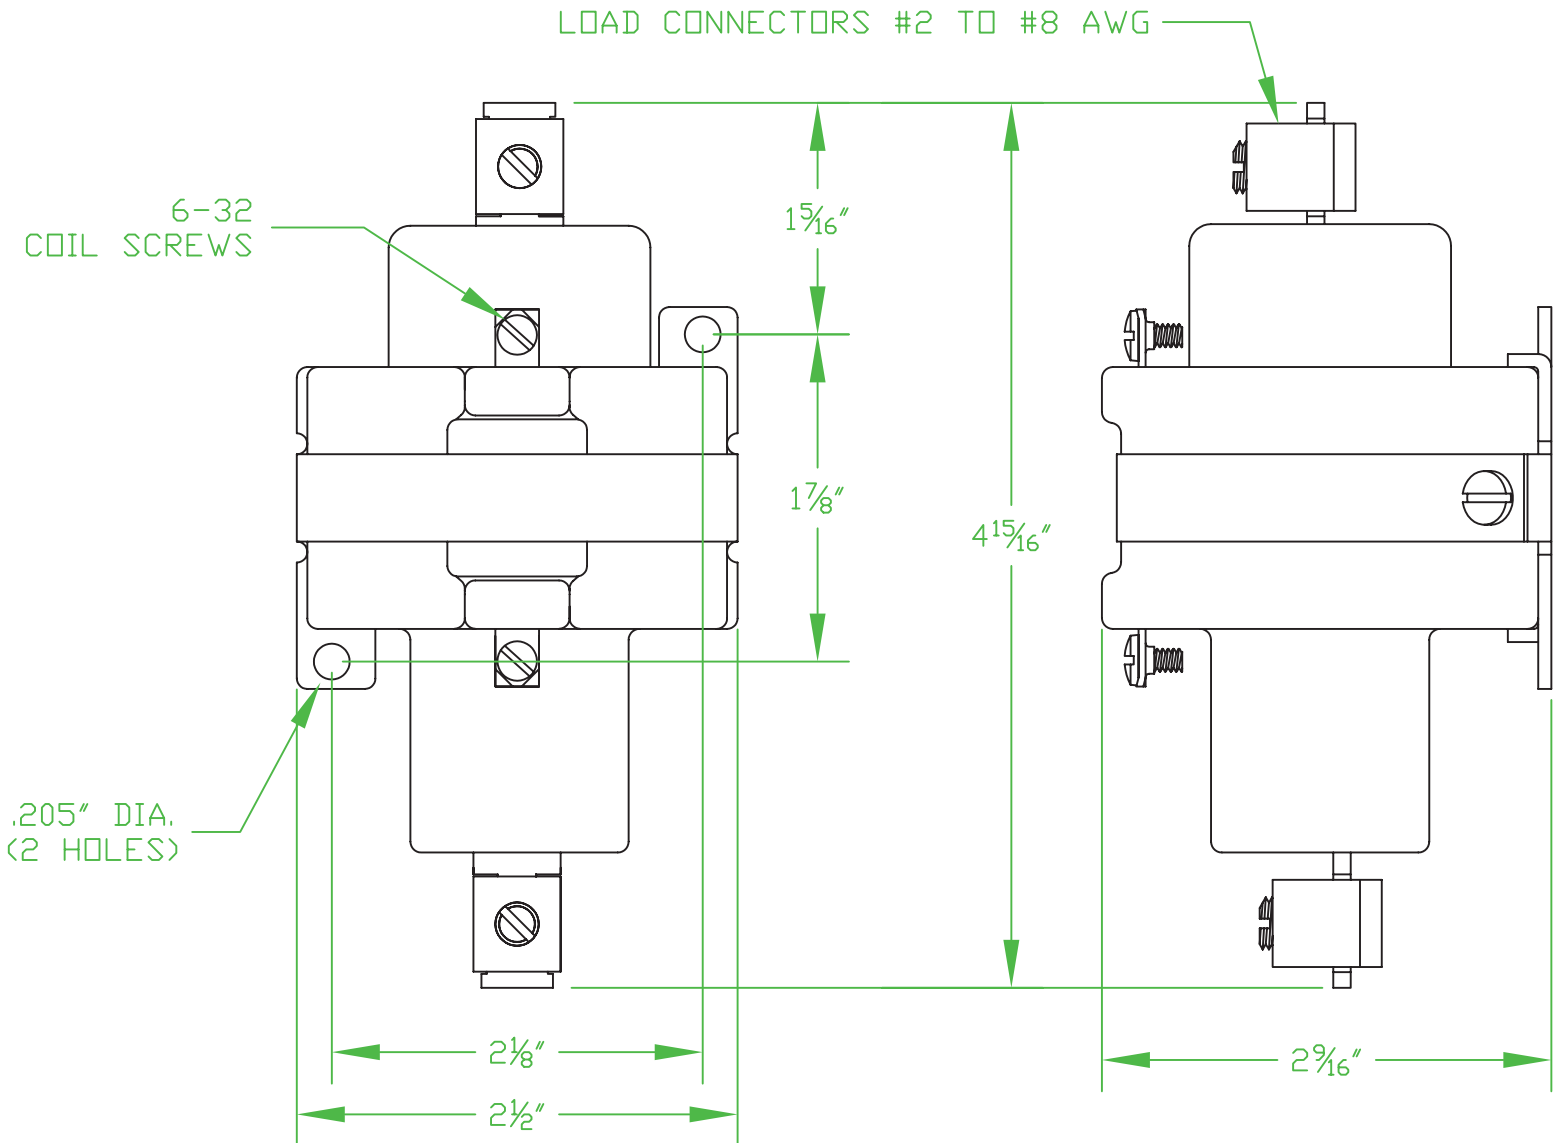

MERCURY DISPLACEMENT INDUSTRIES, INC.

Post Office Box 710 - U.S. 12 East - Edwardsburg, Michigan 49112-0710

Phone (269) 663-8574 - Fax (269) 663-2924

(800) 634-4077

SINGLE POLE 100 AMP NORMALLY CLOSED

Contactors - Relays - Switches