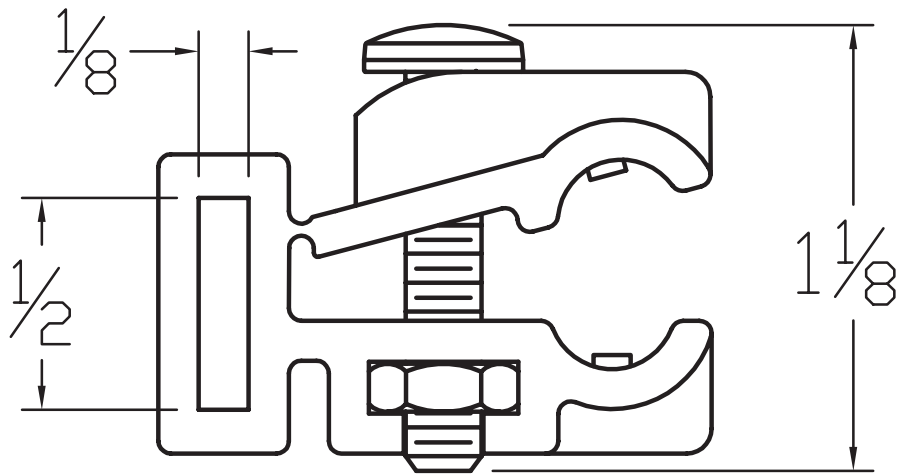

MERCURY DISPLACEMENT INDUSTRIES, INC.

Post Office Box 710 - U.S. 12 East - Edwardsburg, Michigan 49112-0710

Phone (269) 663-8574 - Fax (269) 663-2924

(800) 634-4077

FLOAT TETHER CLAMP

Contactors - Relays - Switches