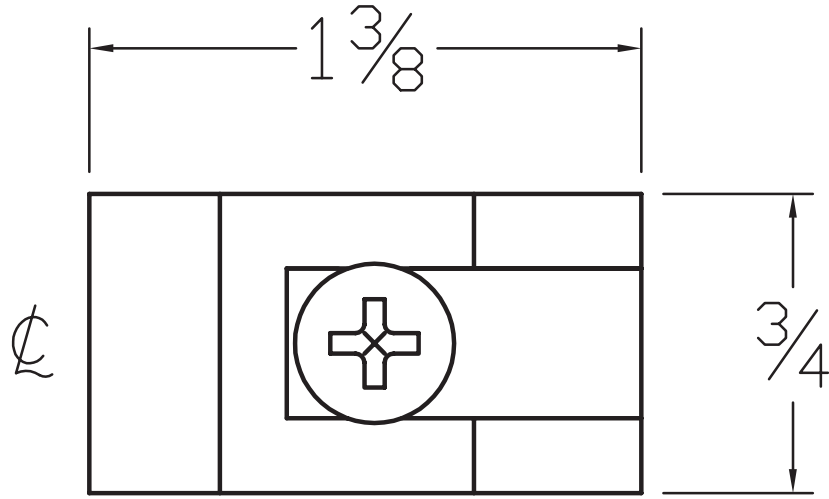

MERCURY DISPLACEMENT INDUSTRIES, INC.

Post Office Box 710 - U.S. 12 East - Edwardsburg, Michigan 49112-0710

Phone (269) 663-8574 - Fax (269) 663-2924

(800) 634-4077

FLOAT TETHER CLAMP

Contactors - Relays - Switches