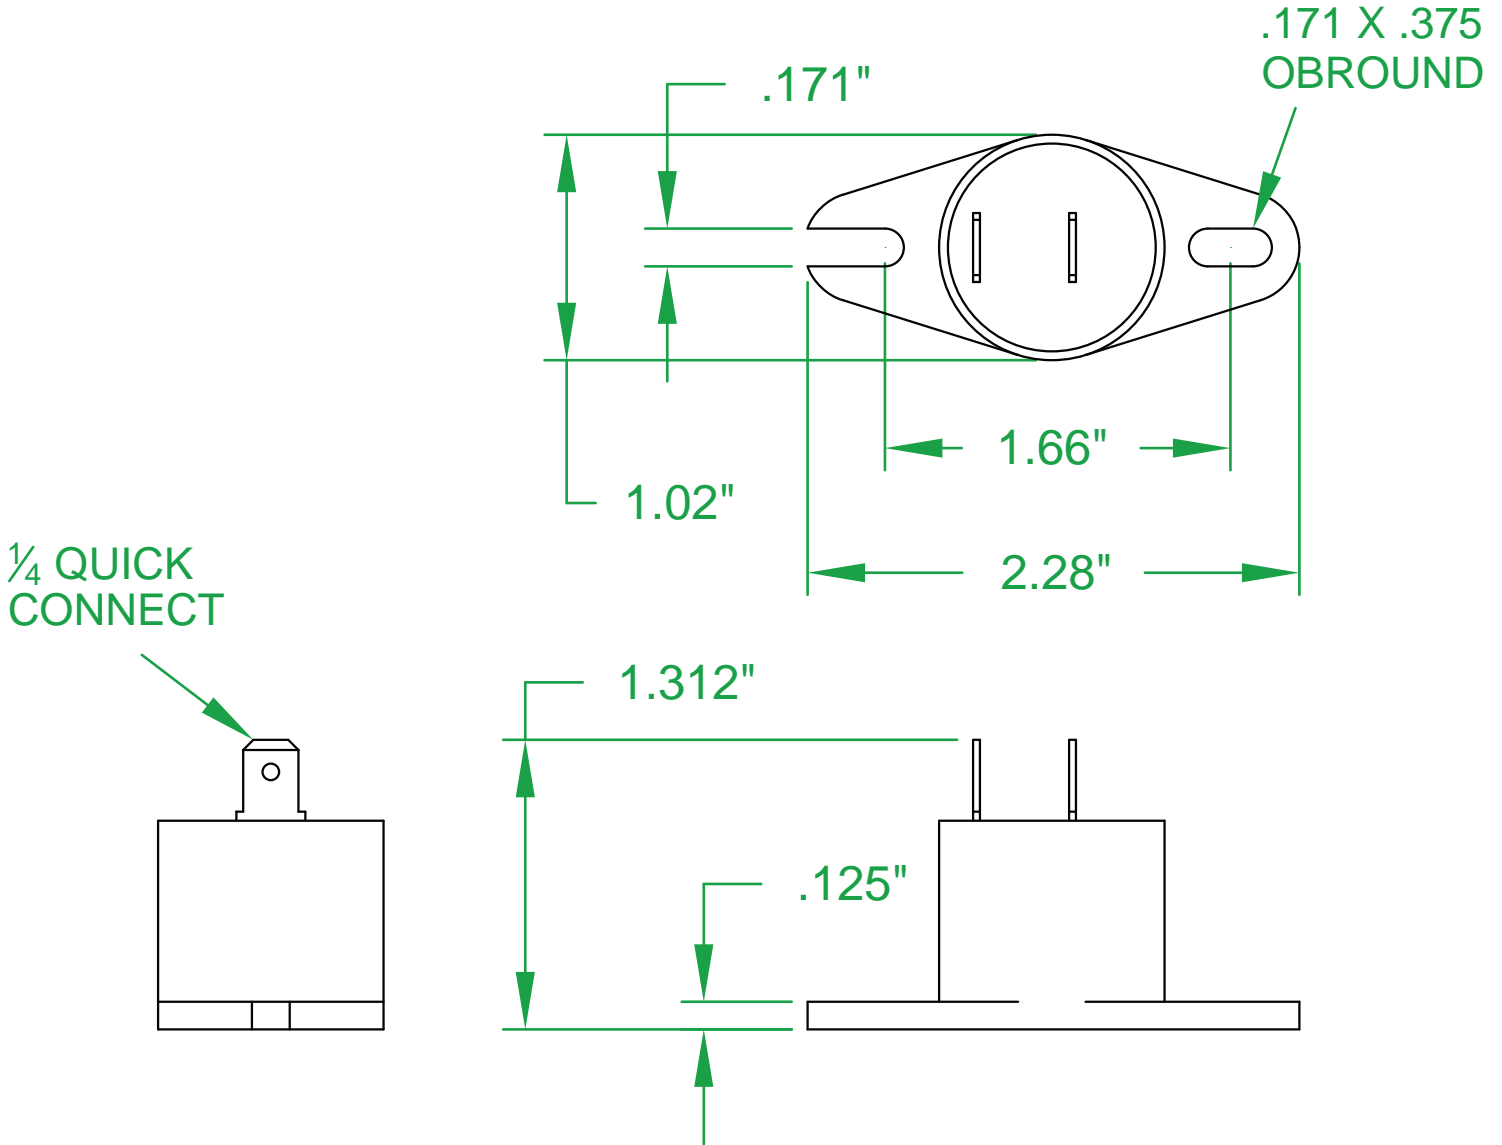

MERCURY DISPLACEMENT INDUSTRIES, INC.

Post Office Box 710 - U.S. 12 East - Edwardsburg, Michigan 49112-0710

Phone (269) 663-8574 - Fax (269) 663-2924

(800) 634-4077

TOS-12C-8

Contactors - Relays - Switches