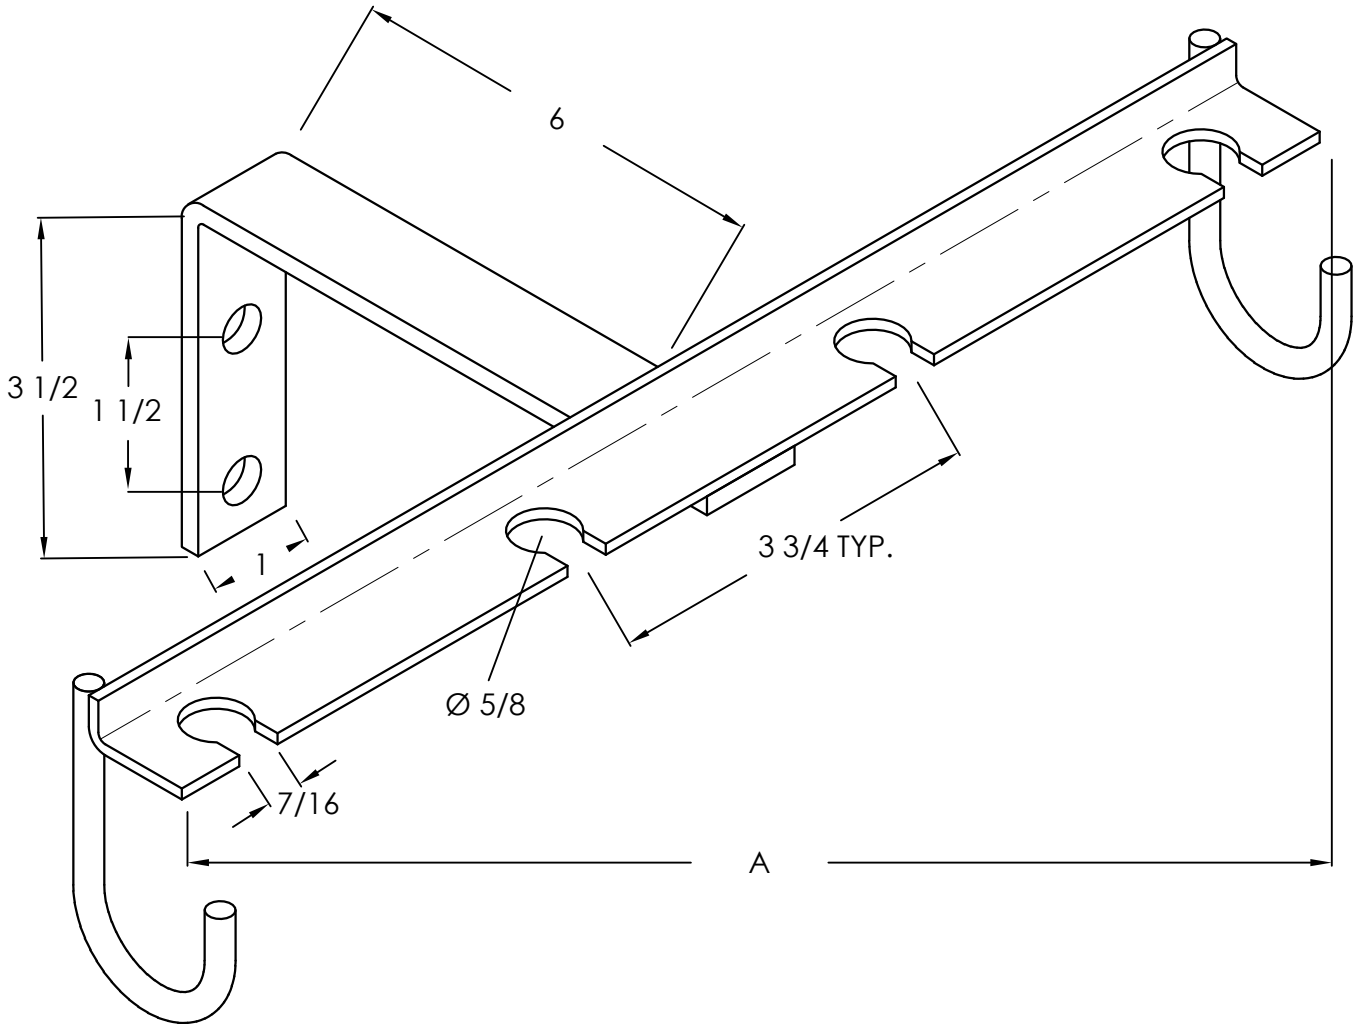

# 4 & 6 HOLE T-TYPE FLOAT BRACKET WITH END HOOKS

MODELS: FPTBH4, FPTBH6

T-TYPE FLOAT BRACKET: INCLUDES CORD SNUBBERS

	FPTBH4	FPTBH6
A	13"	20 1/2"

SHIPPING WEIGHT: >1 LB

MATERIAL COMPOSITION  
FLOAT BRACKET: 304 STAINLESS STEEL