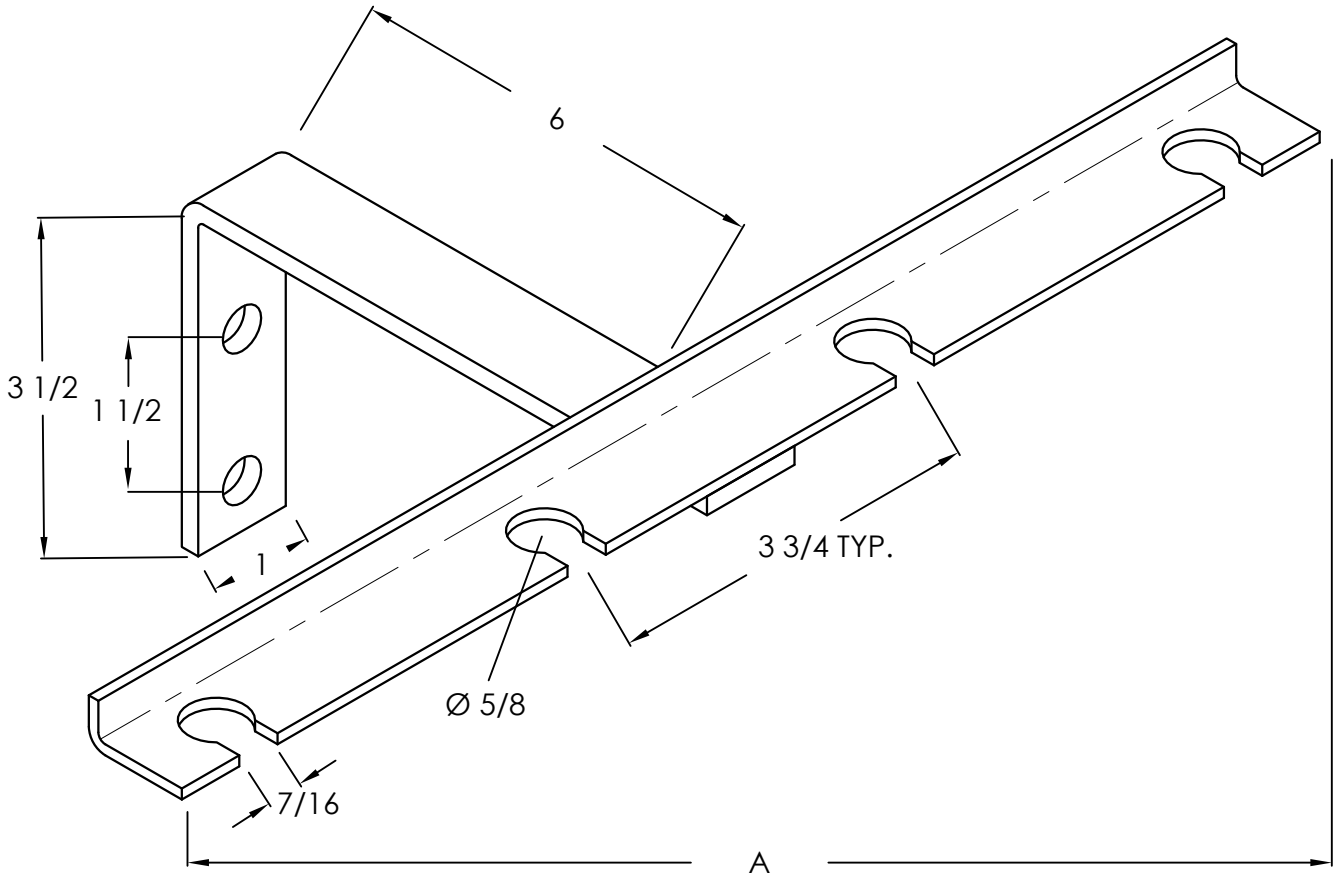

# 4 & 6 HOLE T-TYPE FLOAT BRACKET

MODELS: FPTB4, FPTB6

T-TYPE FLOAT BRACKET: INCLUDES CORD SNUBBERS

	FPTB4	FPTB6
A	13"	20 1/2"

SHIPPING WEIGHT: >1 LB

MATERIAL COMPOSITION  
FLOAT BRACKET: 304 STAINLESS STEEL