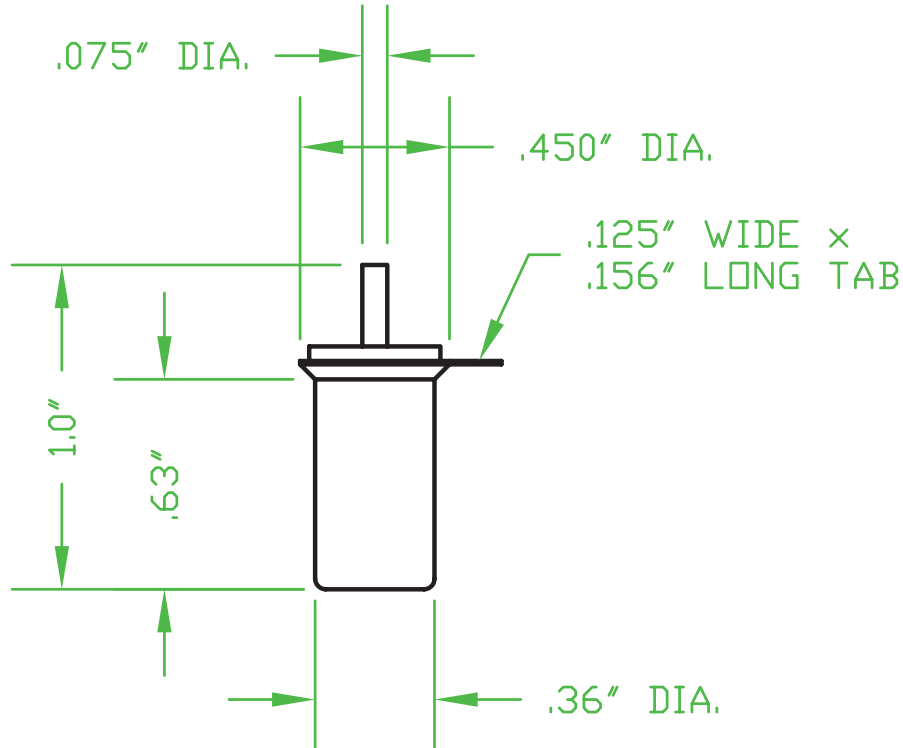

MERCURY DISPLACEMENT INDUSTRIES, INC.

Post Office Box 710 - U.S. 12 East - Edwardsburg, Michigan 49112-0710

Phone (269) 663-8574 - Fax (269) 663-2924

(800) 634-4077

WATS-1

 RATINGS: 2 AMP @ 120 VAC
1 AMP @ 240 VAC

 RATINGS: 1 AMP @ 120 VAC
1 AMP @ 28 VDC

OPERATING ANGLE:

CONTACTS OPENS @ 45° ABOVE HORIZONTAL OR BEFORE

CONTACTS CLOSE @ 45° BELOW HORIZONTAL

Contactors - Relays - Switches

<http://www.mdious.com>