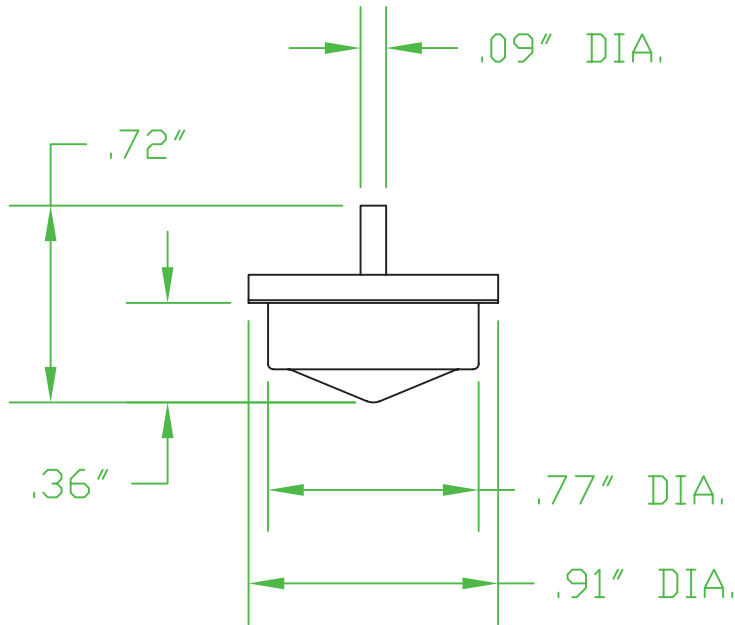

MERCURY DISPLACEMENT INDUSTRIES, INC.

Post Office Box 710 - U.S. 12 East - Edwardsburg, Michigan 49112-0710

Phone (269) 663-8574 - Fax (269) 663-2924

(800) 634-4077

TOS-12

RATINGS: 12.5 AMPS @ 120 VAC

OPERATION ABGLE: CONTACTS OPEN WHEN TILTED OFF OF VERTICAL IN ANY DIRECTION.