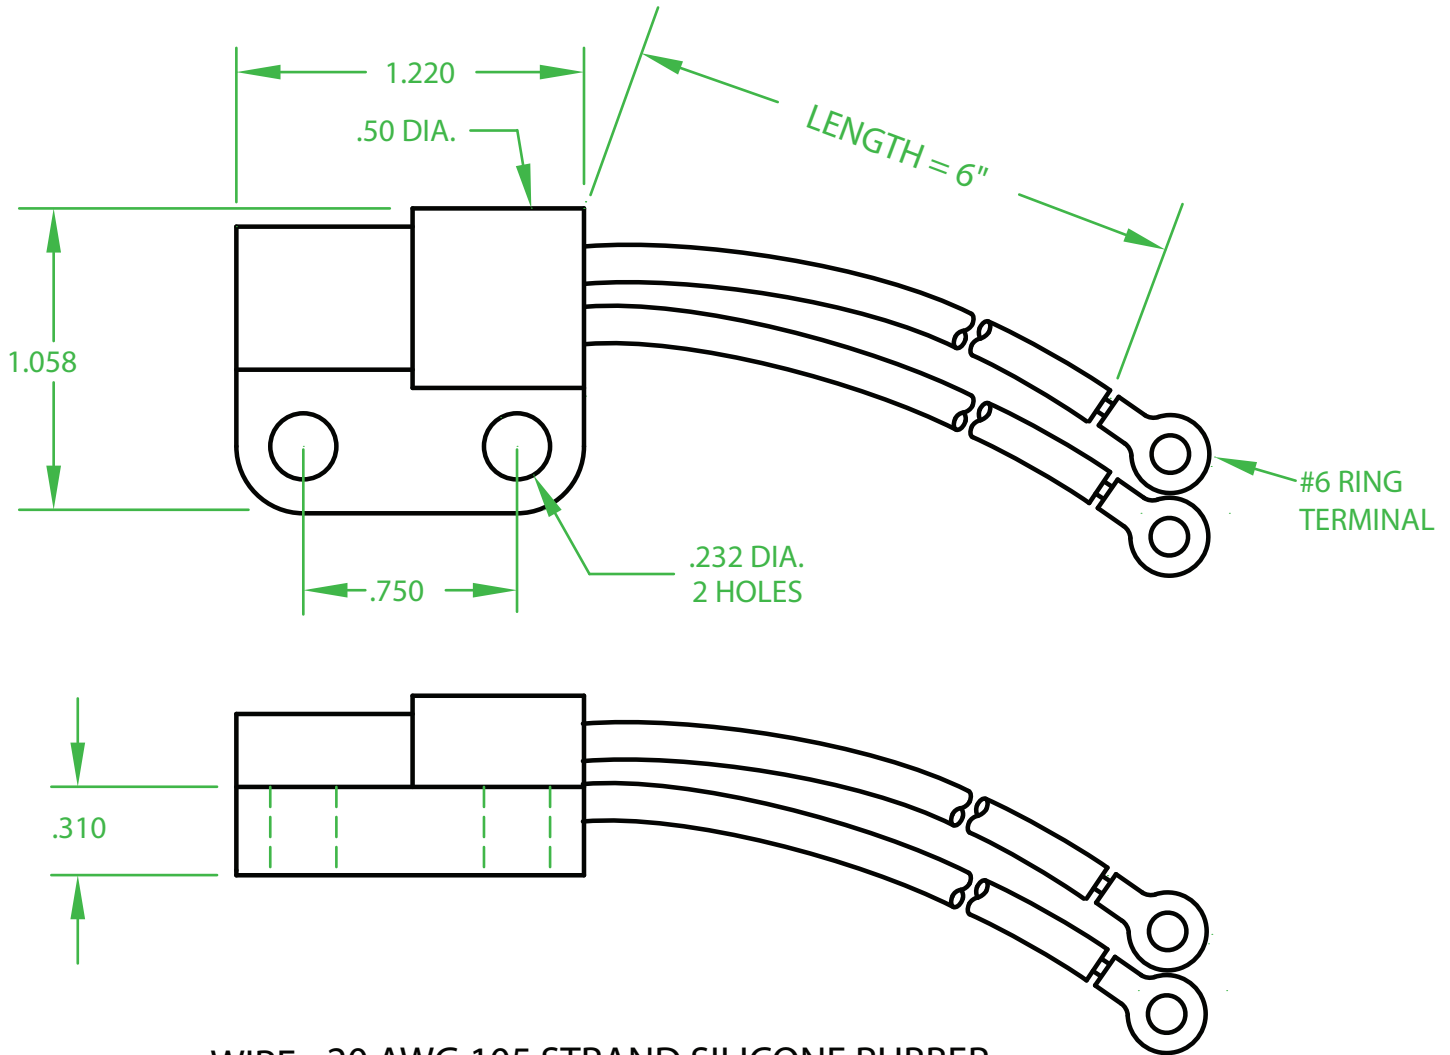

MERCURY DISPLACEMENT INDUSTRIES, INC.

Post Office Box 710 - U.S. 12 East - Edwardsburg, Michigan 49112-0710

Phone (269) 663-8574 - Fax (269) 663-2924

(800) 634-4077

SP-1398

WIRE: 20 AWG 105 STRAND SILICONE RUBBER
(AWM 150°C STYLE 3123)

RATINGS: 1 AMP @ 120 VAC
1 AMP @ 28 VDC

OPERATING ANGLE: CONTACTS OPENS @ 5° ABOVE HORIZONTAL OR BEFORE
CONTACTS CLOSE @ 5° BELOW HORIZONTAL

J.J.S. NOVEMBER 12, 2009

Contactors - Relays - Switches

<http://www.mdious.com>