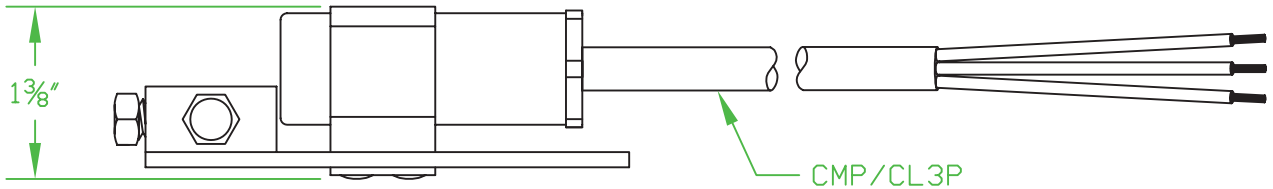

NORMALLY CLOSED CONTACT
CLOSED WHEN LEAD END OF
SWITCH IS UP

Internal switch is Cat # TS-1

RATINGS:

1 AMP @ 120 VAC
1 AMP @ 24 VDC

STORAGE:

NORMAL SHELF TYPE STORAGE, TEMPERATURE
BETWEEN -38°F AND 105°F

INSTALLATION:

MOUNT ON 1/2" SHAFT, TIGHTEN BOLT, ROUTE WIRE TO AVOID PHYSICAL DAMAGE TO WIRES. CONNECT WIRES BY COLOR CODE. BLACK - COMMON, RED - NORMALLY OPEN, BLUE - NORMALLY CLOSED.

APPLY THE SWITCH WITHIN THE RATED VOLTAGE AND CURRENTS. THE UNIT CONTAINS A SMALL AMOUNT OF MERCURY. IF THE SWITCH FAILS, PLEASE RETURN IT TO MDI OR DISPOSE OF IT PROPERLY.