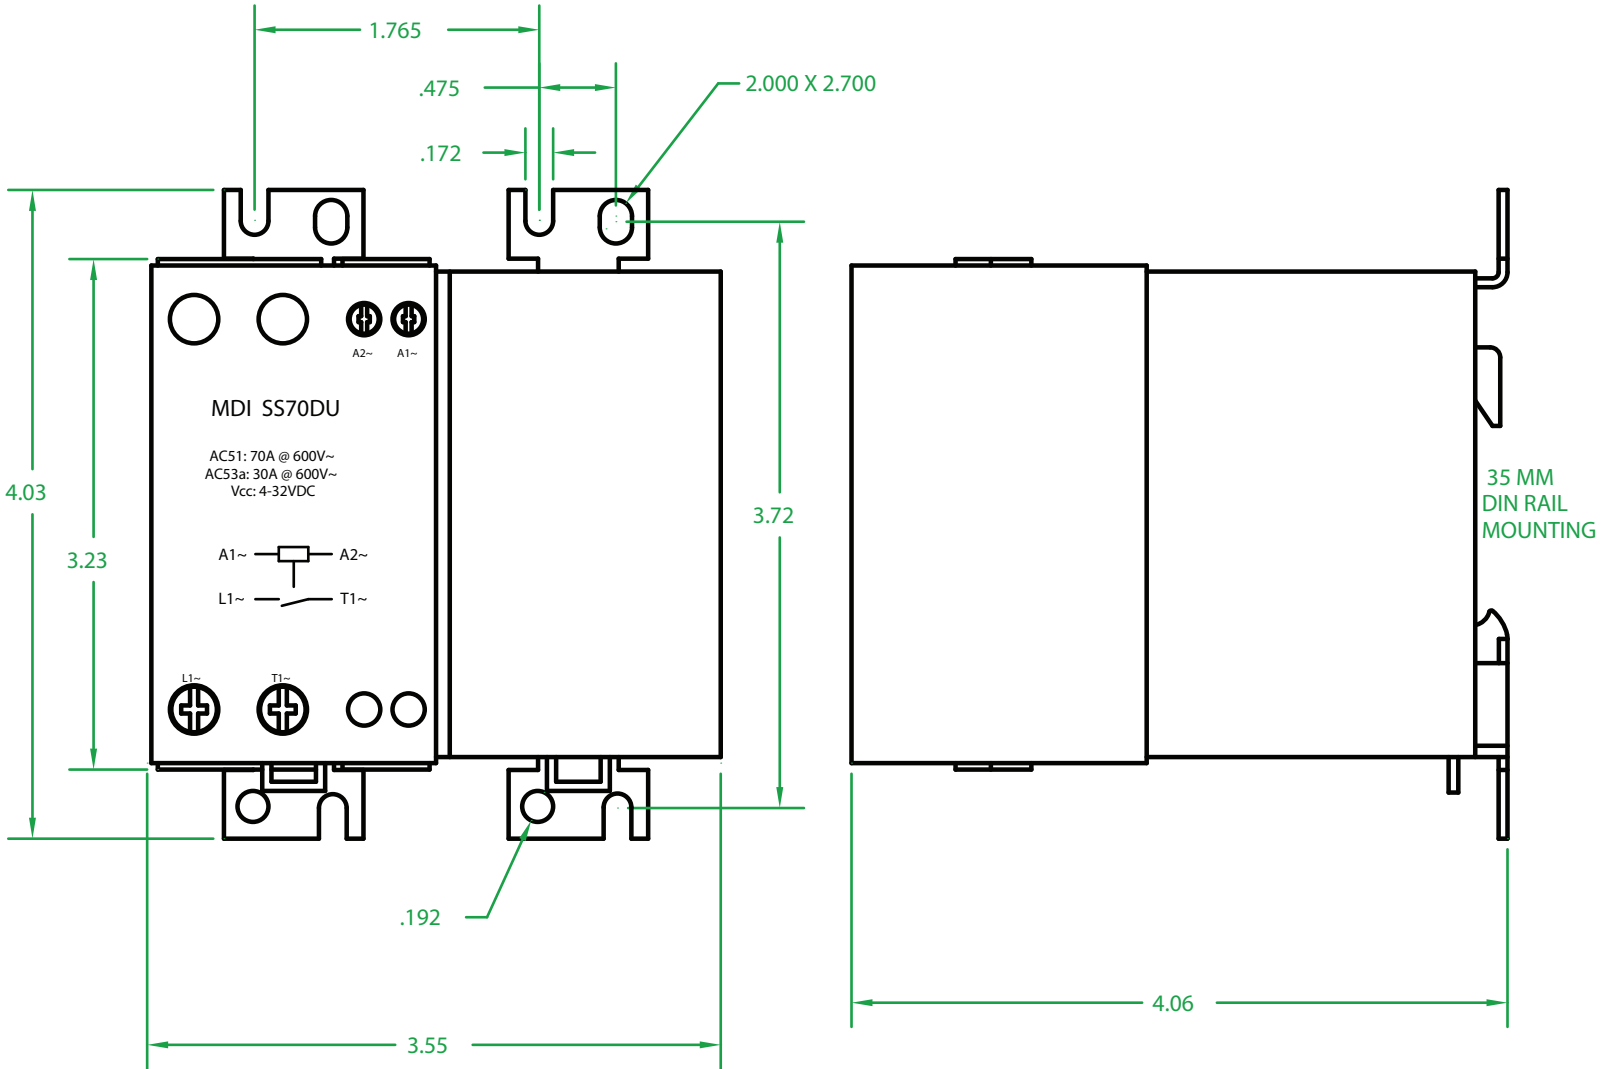

MERCURY DISPLACEMENT INDUSTRIES, INC.

Post Office Box 710 - U.S. 12 East - Edwardsburg, Michigan 49112-0710

Phone (269) 663-8574 - Fax (269) 663-2924

(800) 634-4077

SS70DU

Contactors - Relays - Switches

<http://www.mdious.com>