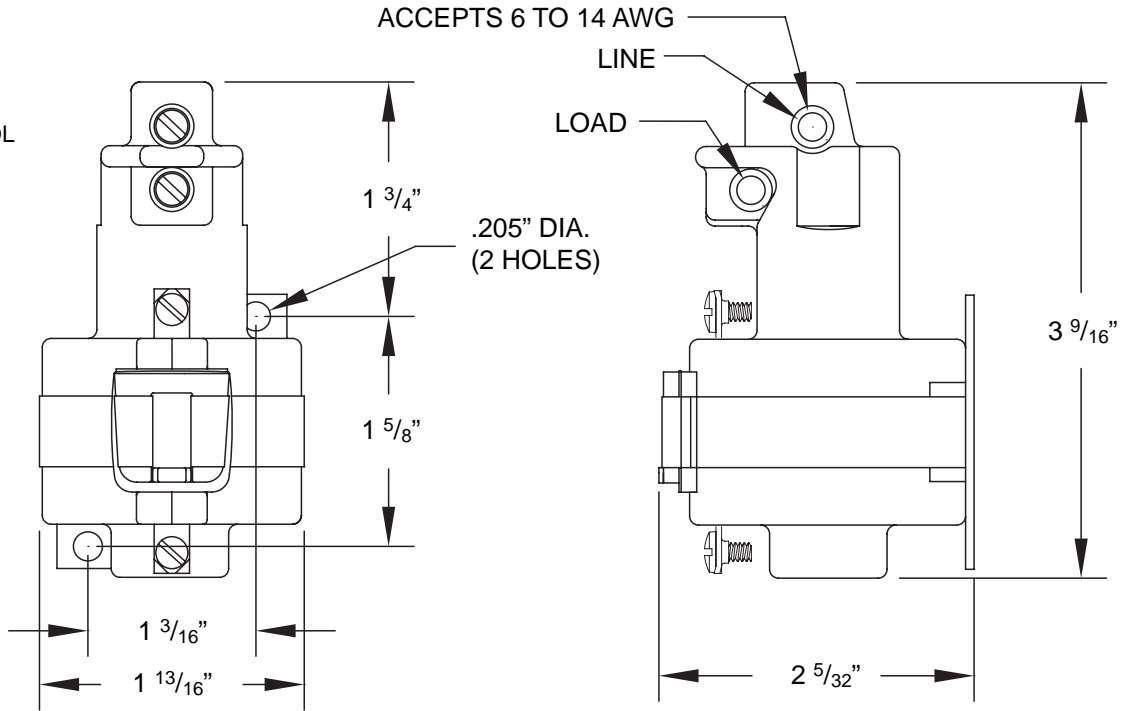

INDUSTRIAL CONTROL EQUIPMENT

* DIELECTRIC WITHSTAND 2,500 VAC RMS

* OPERATE TIME .25 SECONDS

* RELEASE TIME .30 SECONDS

* RATINGS:

CONTACTS: 10 AMPS @ 120 VAC
PILOT DUTY RATING 720 VA

COIL: 120V 50/60 Hz

CURRENT: 110 mA

RESISTANCE: 560 Ω

VA: 13.2 WATTAGE: 6.5

* TEMPERATURE RANGE -35° TO +85° C

* COIL TERMINALS #6 BINDING HEAD SCREWS
TORQUE TO 7 IN-LB

* SINGLE POLE / SINGLE THROW

* MAGNETICALLY ACTIVATED

* MERCURY TO MERCURY CONTACTOR