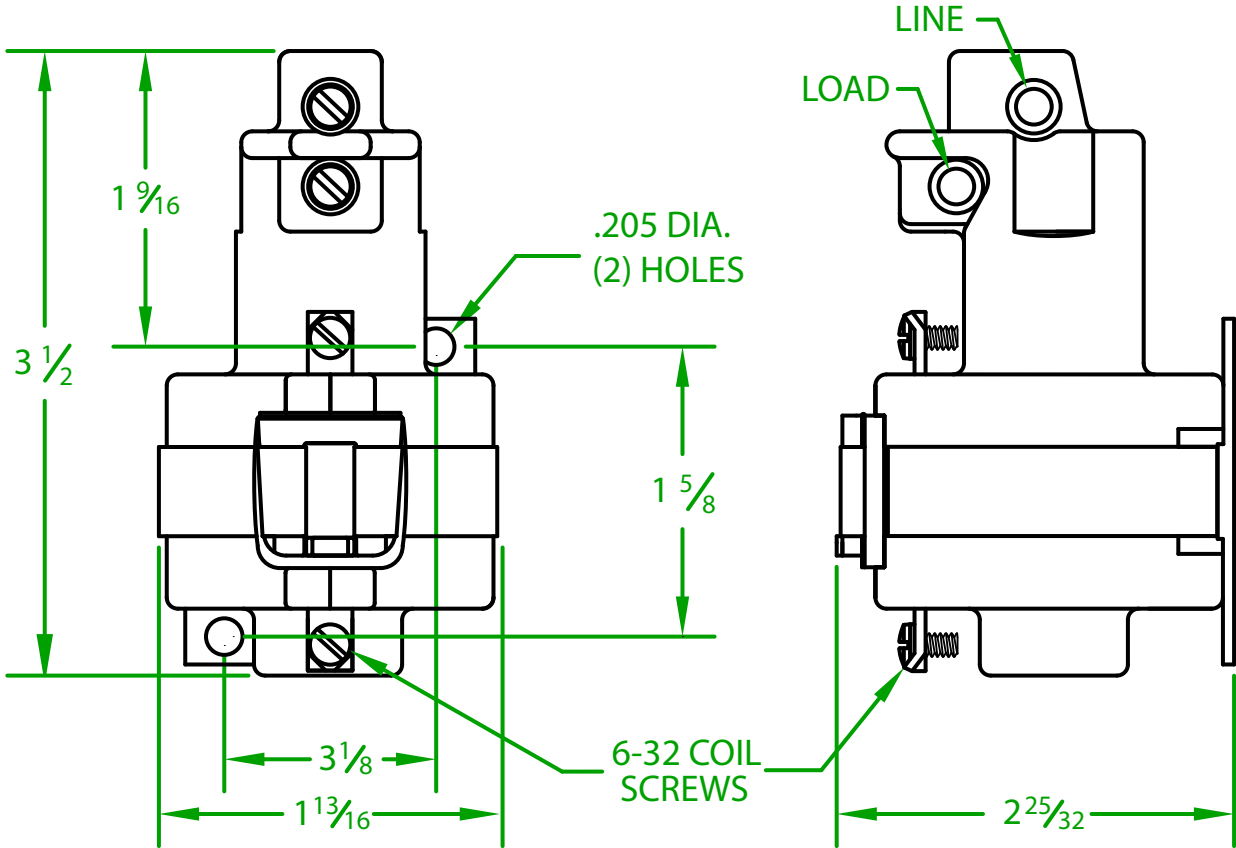

35NO-24ATH

* CONTACT RESISTANCE .003 ohms

* DIELECTRIC WITHSTAND 2,500 VAC RMS

* OPERATE TIME 50 MILLISECONDS

* RELEASE TIME 80 MILLISECONDS

* RATINGS:

CONTACTS: 35 AMP @ 480 VAC

RESISTIVE

COIL: 24V 50/60 Hz

CURRENT: 242 mA

RESISTANCE: 50 Ω

VA: 5.8 WATTAGE: 2.9

* TEMPERATURE RANGE -35° TO +85° C

* COIL TERMINALS #6 BINDING HEAD SCREWS
TORQUE TO 7 IN-LB

* LOAD TERMINALS 6-14 AWG

* SINGLE POLE / SINGLE THROW

* MAGNETICALLY ACTIVATED

* MERCURY CONTACTOR

* LIFE CYCLE ENDURANCE TESTS: U.L. 508 @ 100,000 & CSA 22.2 @ 250,000 CYCLES

Contactors - Relays - Switches

J.J.S. 05-04-11

<http://www.mdious.com>