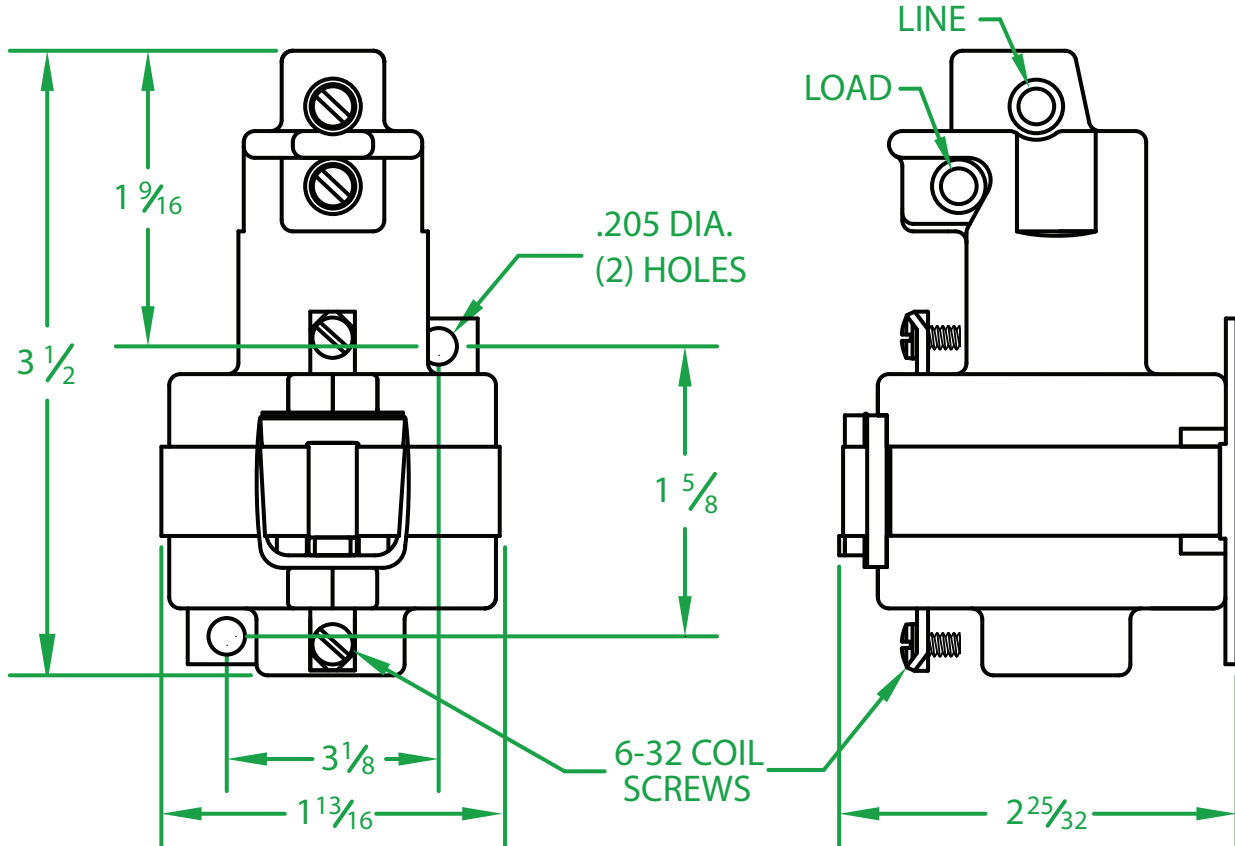

35NO-12DTH

* CONTACT RESISTANCE .003 ohms

* DIELECTRIC WITHSTAND 2,500 VAC RMS

* OPERATE TIME 50 MILLISECONDS

* RELEASE TIME 80 MILLISECONDS

* RATINGS:

CONTACTS: 35 AMP @ 480 VAC
RESISTIVE OR GENERAL PURPOSE

COIL: 12 V.D.C.

CURRENT: 333 mA

RESISTANCE: 176 Ω

VA: 4.0 WATTAGE: 4.0

* TEMPERATURE RANGE -35° TO +85° C

* COIL TERMINALS #6 BINDING HEAD SCREWS
TORQUE TO 7 IN-LB

* LOAD TERMINALS 6-14 AWG

* SINGLE POLE / SINGLE THROW

* MAGNETICALLY ACTIVATED

* MERCURY CONTACTOR

* LIFE CYCLE ENDURANCE TESTS: U.L. 508 @ 100,00 & CSA 22.2 @ 250,000 CYCLES

Contactors - Relays - Switches

J.J.S. 11-16-09

<http://www.mdious.com>