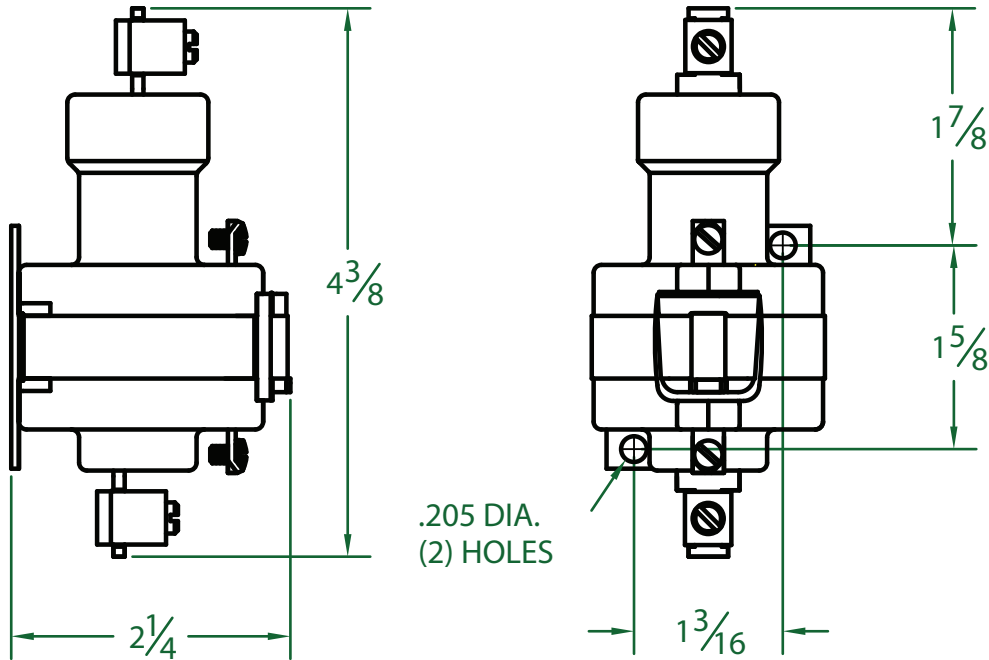

35NO-12DH

939S
LISTED

LR 41198
CERTIFIED

INDUSTRIAL CONTROL EQUIPMENT

- CONTACT RESISTANCE .003 ohms
- DIELECTRIC WITHSTAND 2,500 VAC RMS
- OPERATE TIME 50 MILLISECONDS
- RELEASE TIME 80 MILLISECONDS
- RATINGS:
  - CONTACTS: 35 AMP @ 480 VAC
    GENERAL PURPOSE
  - COIL: 12 VOLTS D C
  - RESISTANCE: 36 Ω
  - VA: 4.0
  - WATTAGE: 4.0
- TEMPERATURE RANGE -35° TO +85° C
- COIL TERMINALS #6 BINDING HEAD SCREWS
  TORQUE TO 7 IN-LB
- LOAD TERMINALS 4-14 A.W.G. COMPRESSION
  TYPE TORQUE TO 31.5 IN-LB
- TWO POLE / SINGLE THROW
- MAGNETICALLY ACTIVATED
- MERCURY CONTACTOR
- LIFE CYCLE ENDURANCE TESTS: U.L. 508 @ 100,00 & CSA 22.2 @ 250,000 CYCLES

Contactors - Relays - Switches

J.J.S. 08-19-08

<http://www.mdious.com>