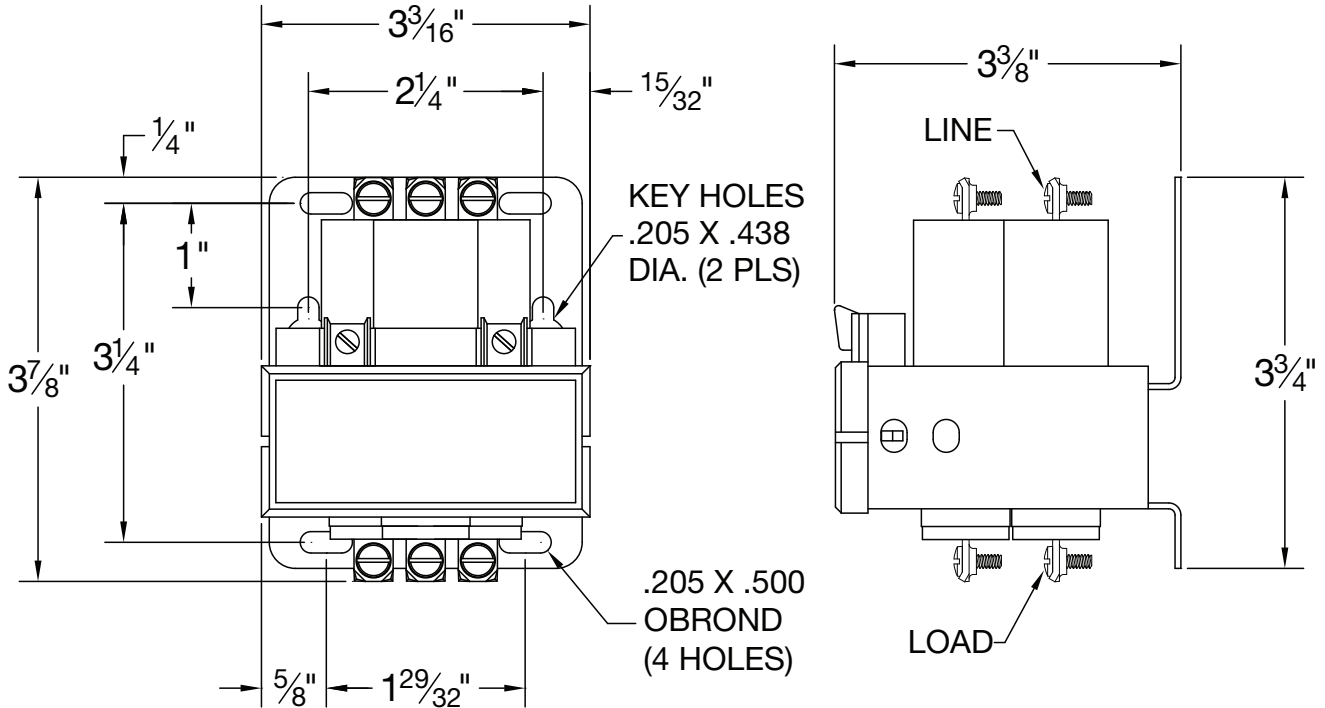

## 330NO-220AU

INDUSTRIAL CONTROL EQUIPMENT

\* CONTACT RESISTANCE .003 ohms

\* DIELECTRIC WITHSTAND 2,500 VAC RMS

\* OPERATE TIME 50 MILLISECONDS

\* RELEASE TIME 70 MILLISECONDS

\* RATINGS:

CONTACTS: 30 AMPS @ 600 VAC RES.

COIL: 208-240V 50/60 Hz

CURRENT: 86mA

RESISTANCE: 728Ω

VA: 18.9 WATTAGE: 5.5

\* TEMPERATURE RANGE -35° TO +85° C

\* COIL TERMINALS #6 BINDING HEAD SCREWS  
TORQUE TO 7 IN-LB

\* LOAD TERMINALS #8 BINDING HEAD SCREWS

\* 3 POLE / SINGLE THROW

\* MAGNETICALLY ACTIVATED

\* MERCURY CONTACTOR

\* LIFE CYCLE ENDURANCE TESTS: U.L. 508 @ 100,00 & CSA 22.2 @ 250,000 CYCLES

Contactors - Relays - Switches

<http://www.mdious.com>