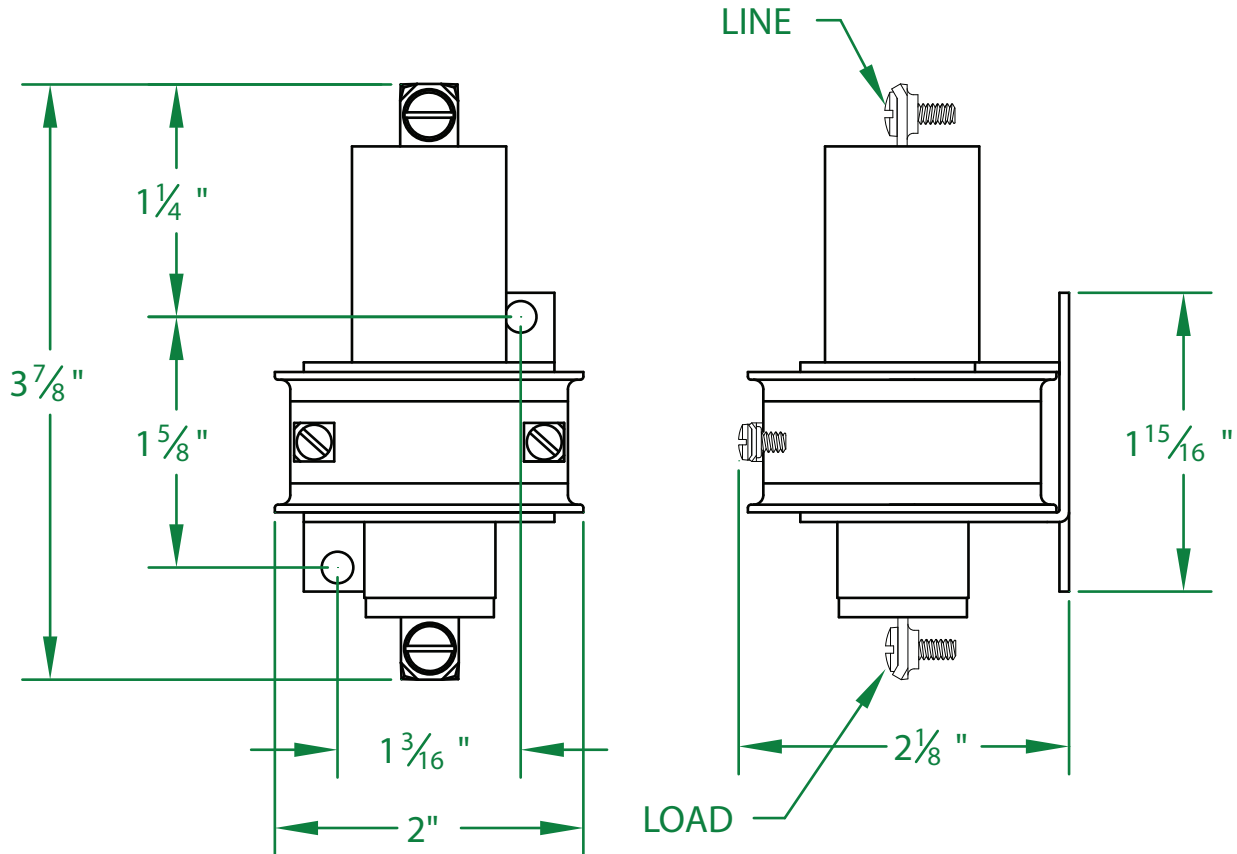

MERCURY DISPLACEMENT INDUSTRIES, INC.

Post Office Box 710 - U.S. 12 East - Edwardsburg, Michigan 49112-0710

Phone (269) 663-8574 - Fax (269) 663-2924

(800) 634-4077

INDUSTRIAL CONTROL EQUIPMENT

30NO-24A

- * CONTACT RESISTANCE .003 ohms
- * DIELECTRIC WITHSTAND 2,500 VAC RMS
- * OPERATE TIME 50 MILLISECONDS
- * RELEASE TIME 80 MILLISECONDS

* RATINGS:

CONTACTS: 30 AMP @ 600 VAC
 RESISTIVE
 COIL: 24V 50/60 Hz
 RESISTANCE: 28 Ω
 CURRENT: 316 mA
 VA: 7.6 WATTAGE: 2.8

- * TEMPERATURE RANGE -35° TO +85° C
- * COIL TERMINALS #6 BINDING HEAD SCREWS
- * LOAD TERMINALS #8 BINDING HEAD SCREWS
- * SINGLE POLE / SINGLE THROW
- * MAGNETICALLY ACTIVATED
- * MERCURY CONTACTOR

* LIFE CYCLE ENDURANCE TESTS: U.L. 508 @ 100,00 & CSA 22.2 @ 250,000 CYCLES

Contactors - Relays - Switches