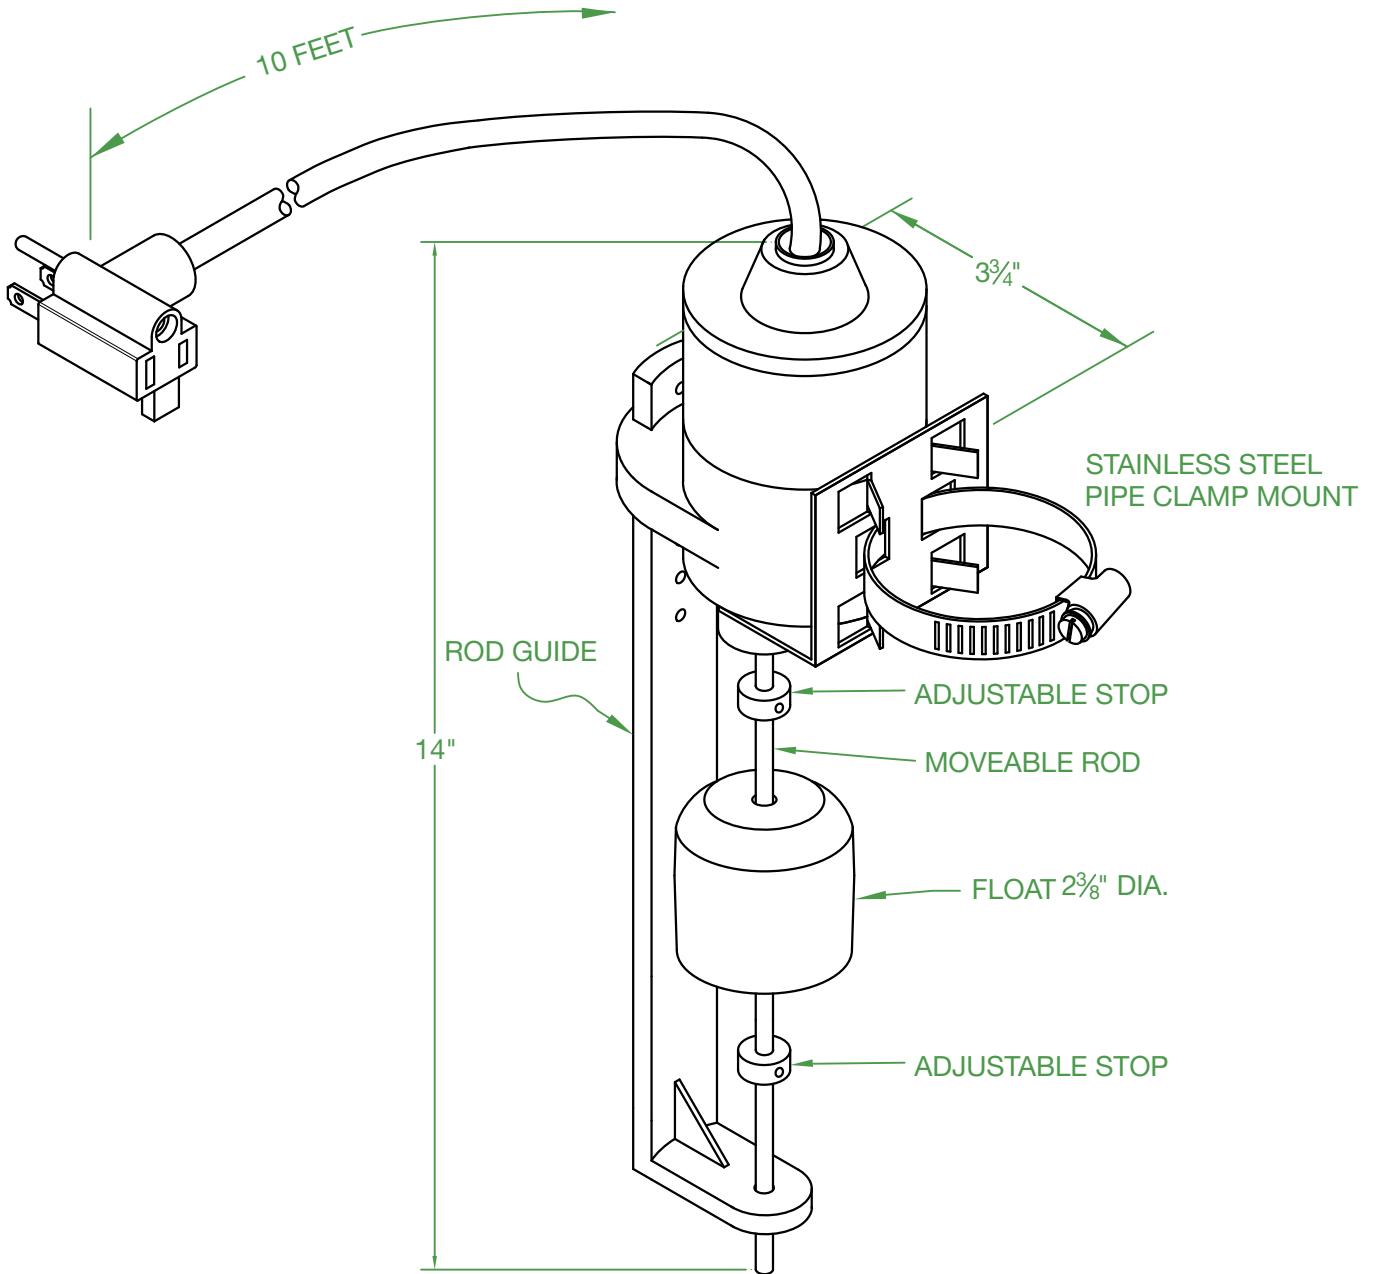

VSO-120UR1R9L-01

RATINGS:

1 H.P. @ 120V 50/60 Hz

15 AMPS @ 120V 50/60 Hz

MATERIAL:

ABS HOUSING AND GUIDE

FIBERGLASS ROD

POLYPROPELENE FLOAT

STAINLESS STEEL ROD STOPS

14-3 SJOW CORD

TEMPERATURE:

140° F / 60° C

Contactors - Relays - Switches

AUGUST 30, 2011

J.J.S.

<http://www.mdius.com>