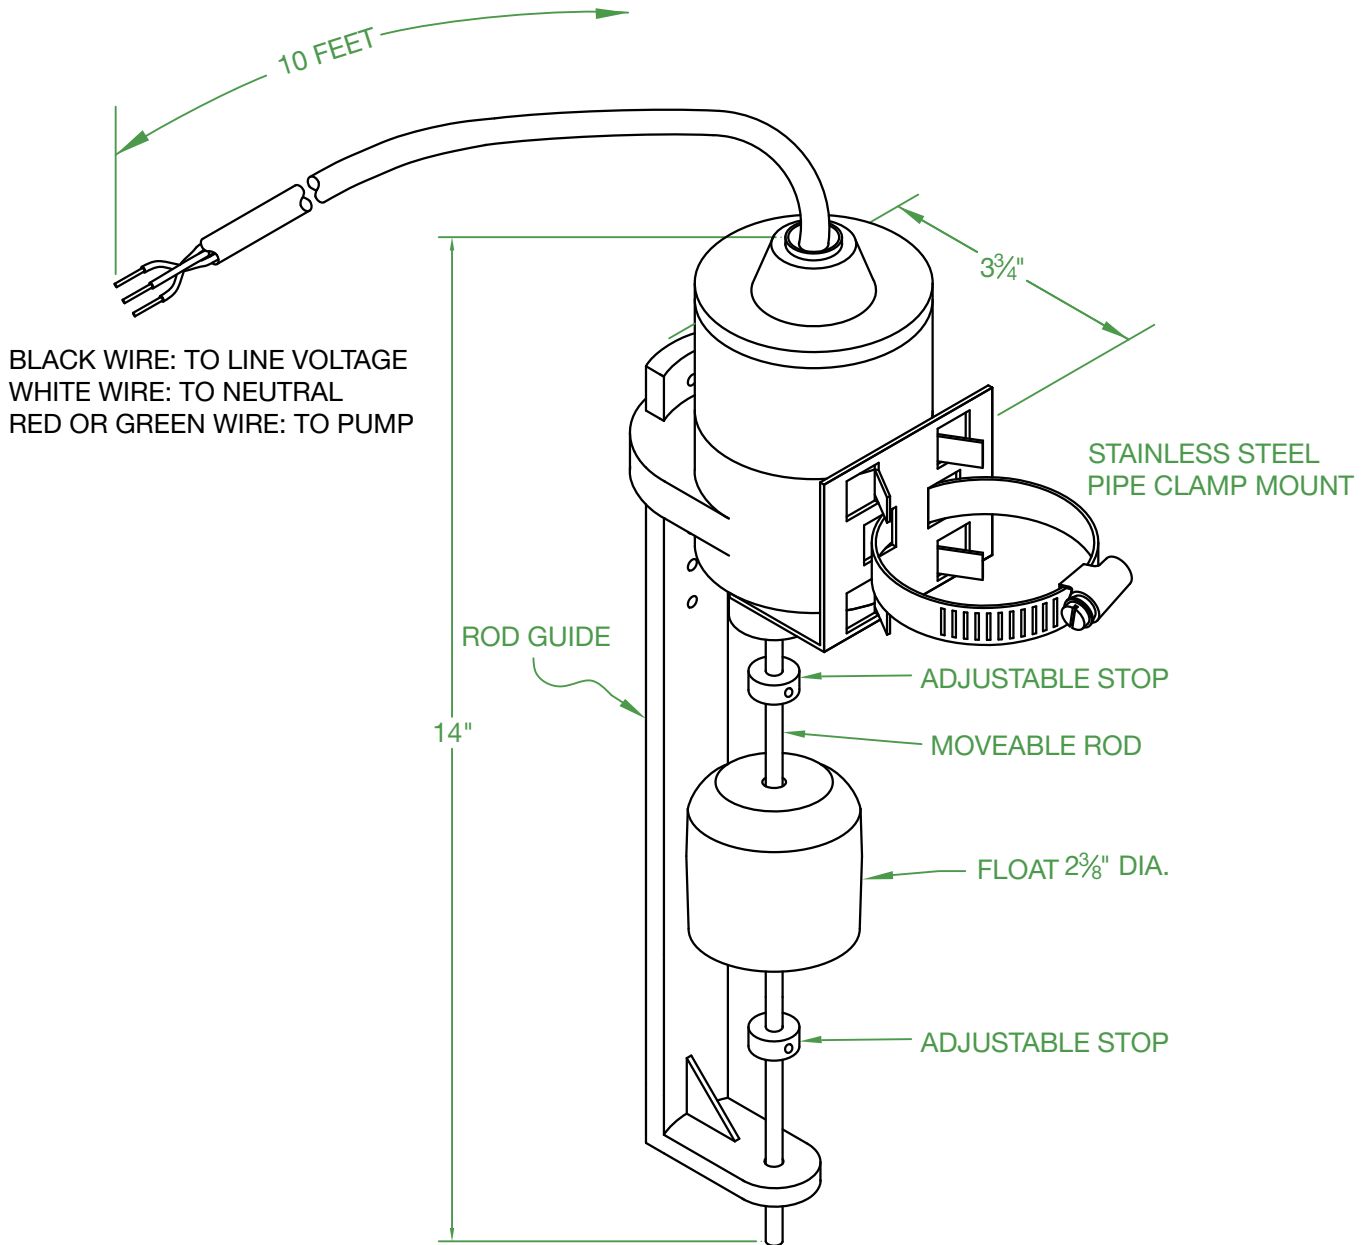

VSO-120U00R9L-01

RATINGS:

1 H.P. @ 120V 50/60 Hz

18 AMPS @ 120V 50/60 Hz

MATERIAL:

ABS HOUSING AND GUIDE,
FIBERGLASS ROD,
POLYPROPELENE FLOAT.
STAINLESS STEEL ROD STOPS,
14-3 SJOW CORD.

TEMPERATURE:

140° F / 60° C

AUGUST 30, 2011

Contactors - Relays - Switches

J.J.S.

<http://www.mdius.com>