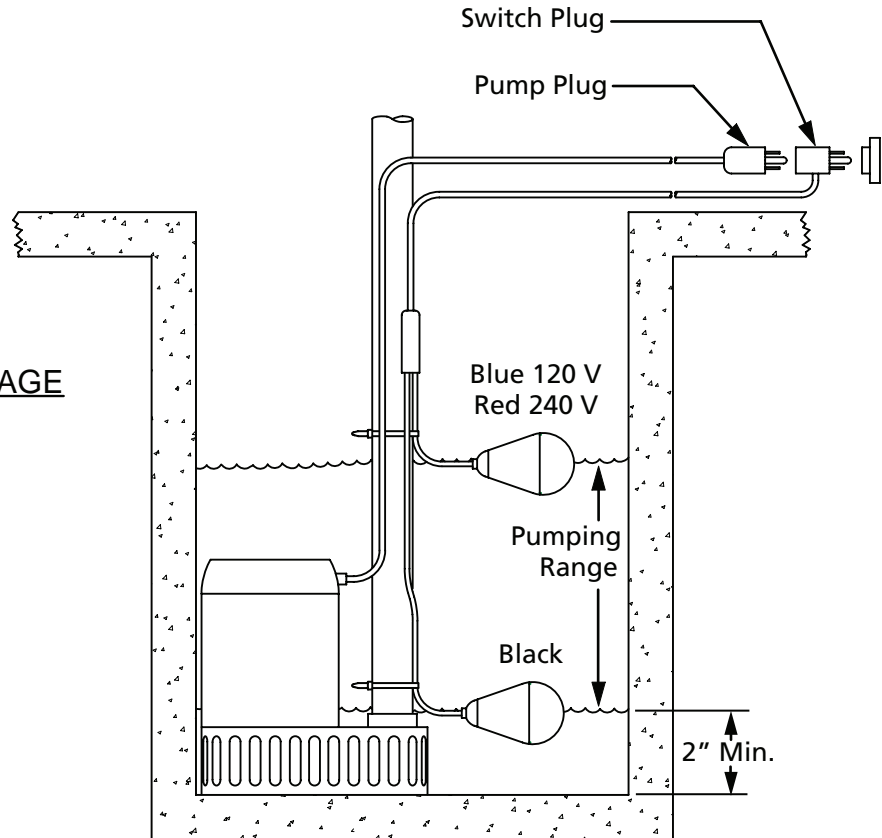

### STANDARD COLORS:

TOP FLOAT COLOR INDICATES VOLTAGE

BLUE FLOAT = 120 VAC

RED FLOAT = 240 VAC

BOTTOM FLOAT INDICATES ACTION

BLACK FLOAT = PUMP DOWN

(NORMALLY OPEN)

YELLOW FLOAT = PUMP UP

(NORMALLY CLOSED)

120 VAC PLUG

STANDARD  
SKIVE

BLACK WIRE: TO LINE VOLTAGE  
WHITE WIRE: TO NEUTRAL  
RED WIRE: TO PUMP

240 VAC PLUG

3 1/2" DIA.

Contactors - Relays - Switches