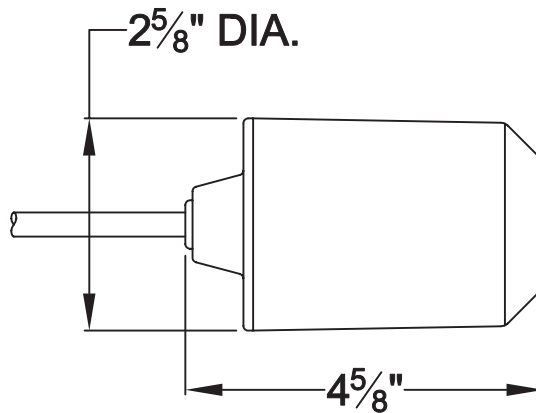

TOP FLOAT COLORS INDICATES VOTAGE

BLUE FLOAT = 120 VAC

RED FLOAT = 240 VAC

BOTTOM FLOAT INDICATES ACTION

GRAPHITE FLOAT = PUMP DOWN

(NORMALLY OPEN)

YELLOW FLOAT = PUMP UP

(NORMALLY CLOSED)

OPTIONAL
120 VAC PLUG

OPTIONAL
SKIVE

BLACK WIRE: TO LINE VOLTAGE
WHITE WIRE: TO NEUTRAL
RED WIRE: TO PUMP

OPTIONAL
240 VAC PLUG

2 5/8" DIA.

Contactors - Relays - Switches