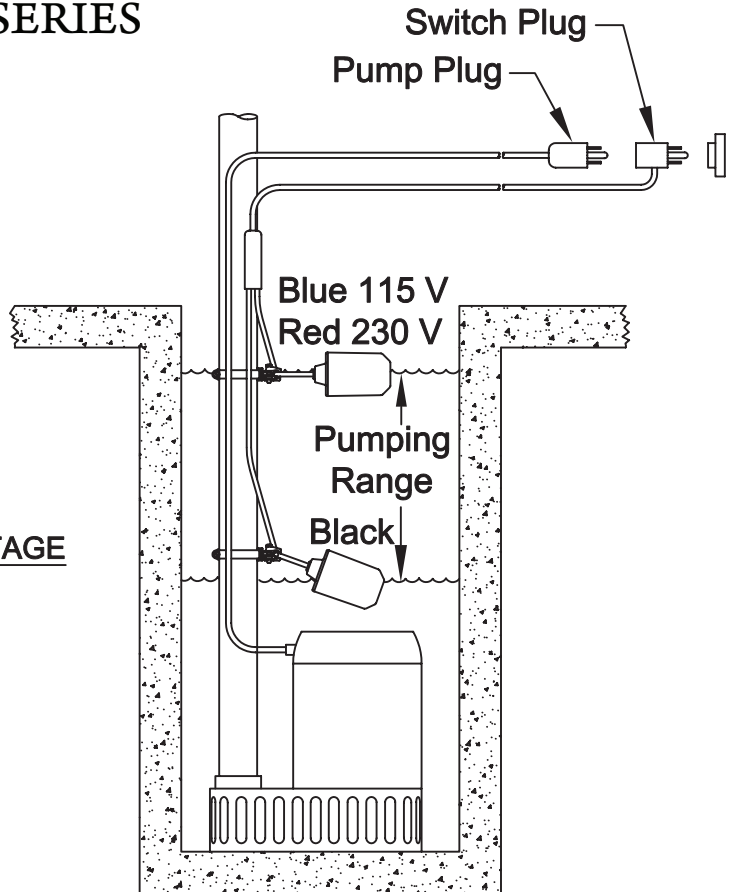

TOP FLOAT COLORS INDICATES VOTAGE

BLUE FLOAT = 120 VAC

RED FLOAT = 240 VAC

BOTTOM FLOAT INDICATES ACTION

GRAPHITE FLOAT = PUMP DOWN

(NORMALLY OPEN)

YELLOW FLOAT = PUMP UP

(NORMALLY CLOSED)

OPTIONAL
120 VAC PLUG

OPTIONAL
SKIVE

BLACK WIRE: TO LINE VOLTAGE
WHITE WIRE: TO NEUTRAL
RED WIRE: TO PUMP

OPTIONAL
240 VAC PLUG

2 5/8" DIA.

Contactors - Relays - Switches