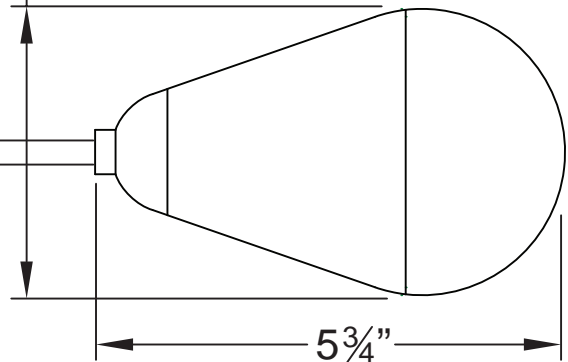

### STANDARD COLORS:

TOP FLOAT COLOR INDICATES VOLTAGE

BLUE FLOAT = 120 VAC

RED FLOAT = 240 VAC

BOTTOM FLOAT INDICATES ACTION

BLACK FLOAT = PUMP DOWN

(NORMALLY OPEN)

YELLOW FLOAT = PUMP UP

(NORMALLY CLOSED)

120 VAC PLUG

STANDARD  
SKIVE

BLACK WIRE: TO LINE VOLTAGE  
WHITE WIRE: TO NEUTRAL  
RED WIRE: TO PUMP

240 VAC PLUG

3 1/2" DIA.

Contactors - Relays - Switches