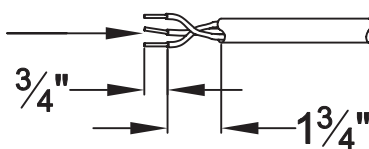

TOP FLOAT COLORS INDICATES VOTAGE

BLUE FLOAT = 120 VAC

RED FLOAT = 240 VAC

BOTTOM FLOAT INDICATES ACTION

GRAPHITE FLOAT = PUMP DOWN

(NORMALLY OPEN)

YELLOW FLOAT = PUMP UP

(NORMALLY CLOSED)

OPTIONAL
120 VAC PLUG

OPTIONAL
SKIVE

BLACK WIRE: TO LINE VOLTAGE
WHITE WIRE: TO NEUTRAL
RED WIRE: TO PUMP

OPTIONAL
240 VAC PLUG

2 5/8" DIA.

Contactors - Relays - Switches