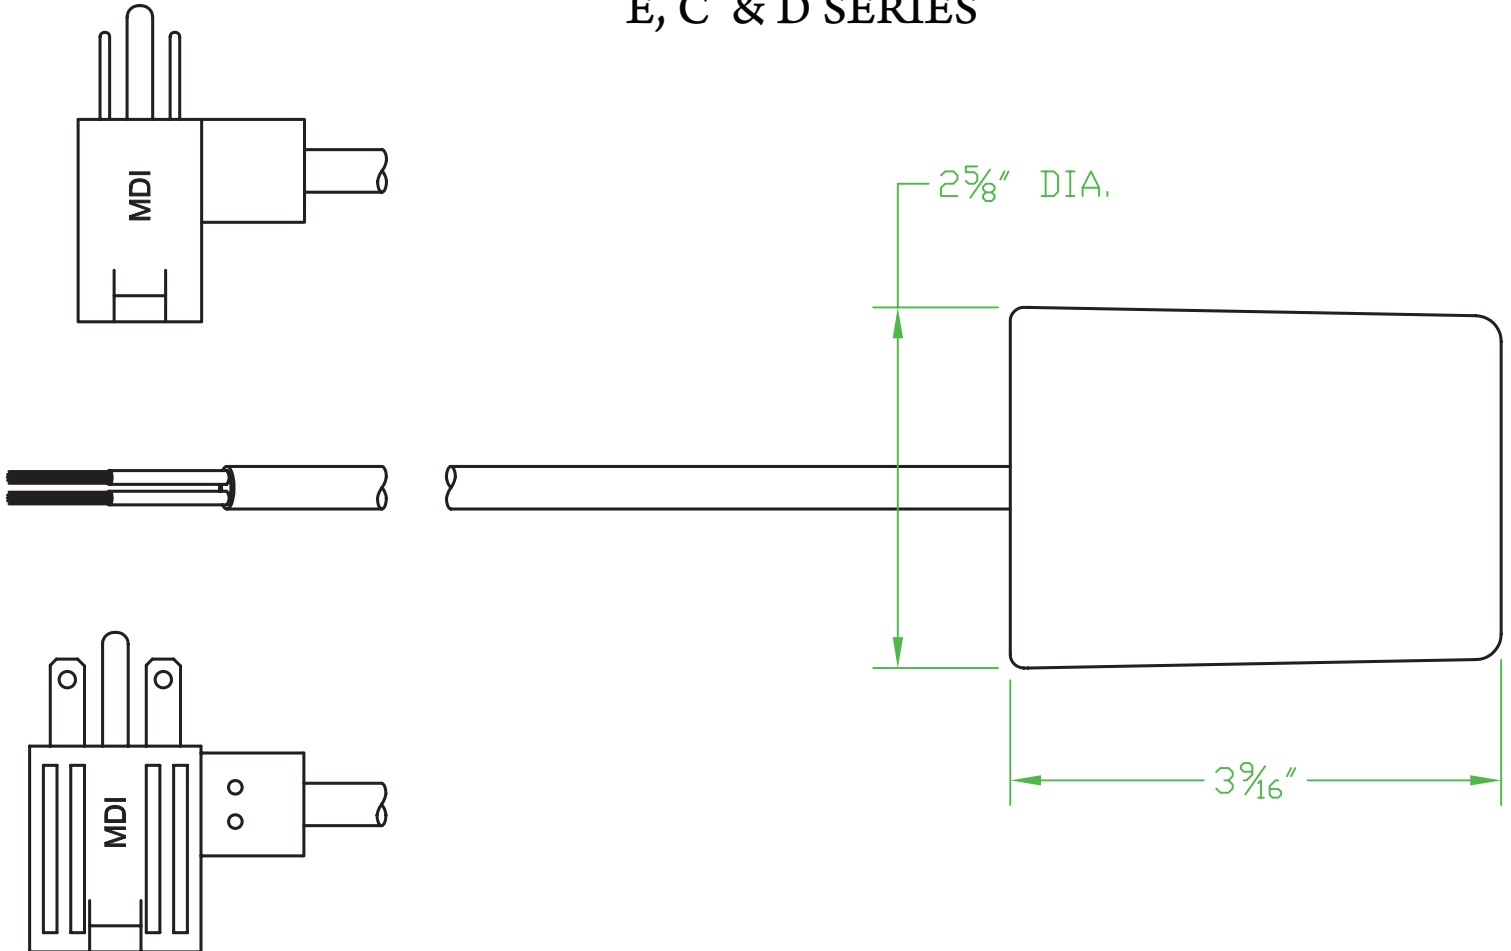

STANDARD MERCURY FLOAT

E, C & D SERIES

OPERATION ANGLE:

E SERIES: 90° WIDE ANGLE

D SERIES: 30° NARROW ANGLE

C SERIES: 10° NARROW ANGLE

RATINGS:

D & E SERIES: 13 AMP @ 120 VAC / 6 AMP @ 240 VAC / 43.2 AMP OVER LOAD

C SERIES: 13 AMP @ 120 VAC / 5 AMP @ 240 VAC

CONTACTS: NORMALLY OPEN OR NORMALLY CLOSED

FLOAT MATERIALS: HIGH IMPACT POLYSTYRENE (HIPS) RATED TO 140°F

CORD: SJOW (CPE) SJTOW (PVC)

CORD LENGTHS: UP TO 50 FEET. (LENGTHS IN EVEN FOOT INCREMENTS)

Contactors - Relays - Switches

<http://www.mdious.com>