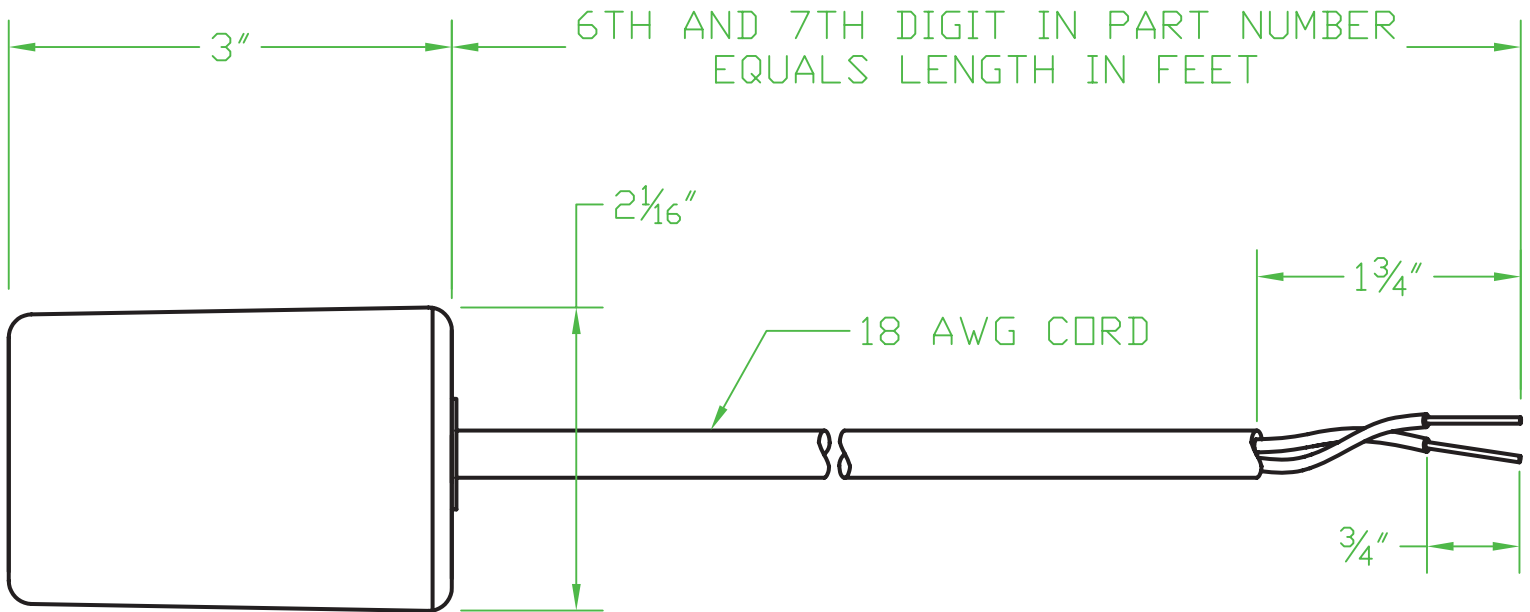

SMALL MERCURY FLOAT

A & B SERIES

OPERATING ANGLE:

B SERIES: 90° WIDE ANGLE

A SERIES: 10° NARROW ANGLE

RATINGS: 1 AMP @ 120 VAC

CONTACTS: NORMALLY OPEN OR NORMALLY CLOSED

FLOATS MATERIALS: ACRYLONITRILE BUTADIENE STYRENE
(A.B.S.) RATED TO 186°F (86°C)

CORD MATERIAL: SJOW (CPE) OR SJTOW (PVC)

CORDS LENGTHS: UP TO 50' IN EVEN FOOT INCREMENTS.

Contactors - Relays - Switches

<http://www.mdious.com>