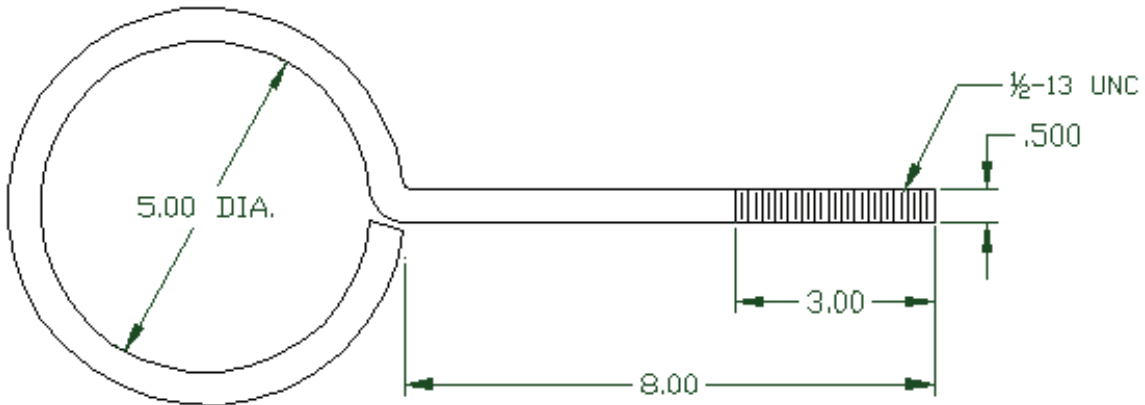

MERCURY DISPLACEMENT INDUSTRIES, INC.

Post Office Box 710 - U.S. 12 East - Edwardsburg, Michigan 49112-0710

Phone (269) 663-8574 - Fax (269) 663-2924

(800) 634-4077

SP-1425

MDI Stainless Steel
Sway Rings, keep the
float cords from getting
tangled.