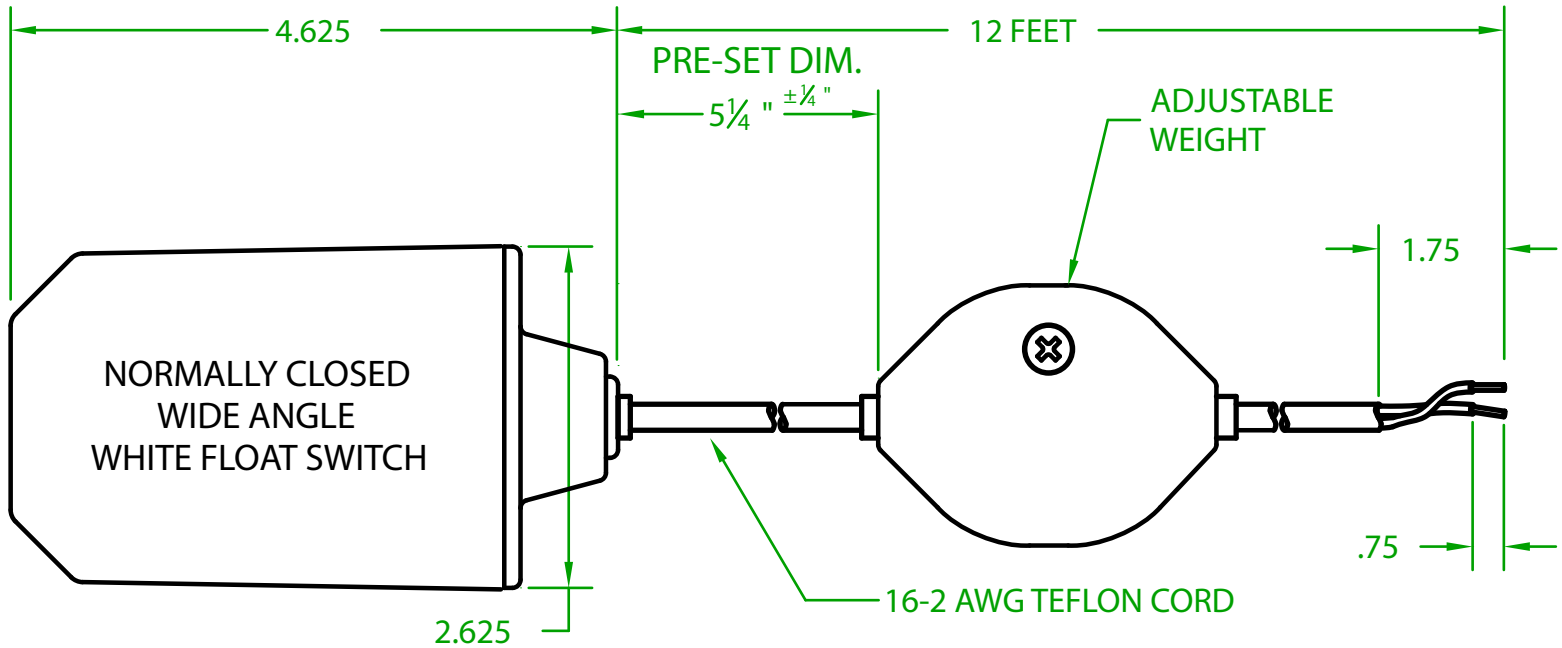

## SGF-5218R-12

### GOLD PLATED SWITCH

COMMONLY USED IN INTRINSICALLY SAFE APPS.

OPERATING ANGLE 90°: CONTACTS OPEN @ 45° ABOVE HORIZONTAL.  
CONTACTS CLOSE @ 45° BELOW HORIZONTAL.

ELECTRICAL RATINGS: 160 MICROAMPS TO 100 MILLIAMPS