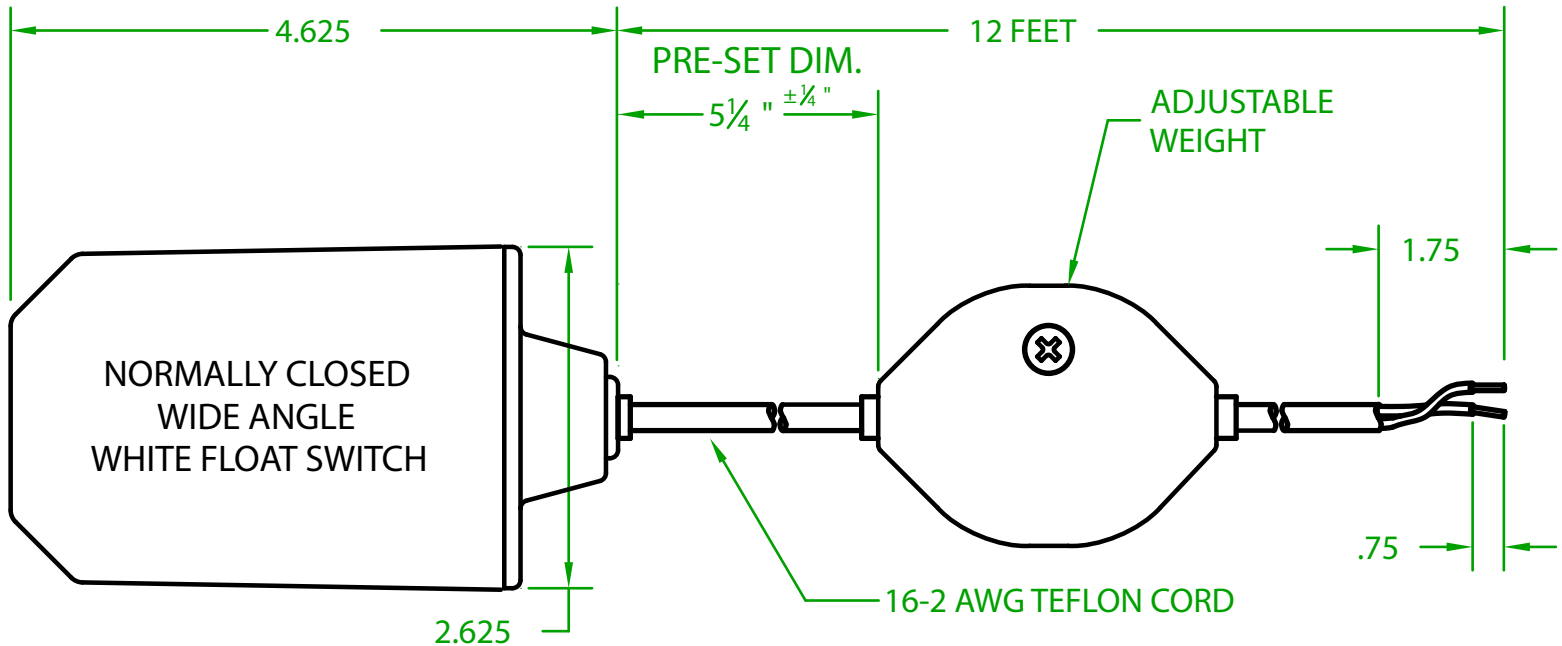

MERCURY DISPLACEMENT INDUSTRIES, INC.

Post Office Box 710 - U.S. 12 East - Edwardsburg, Michigan 49112-0710

Phone (269) 663-8574 - Fax (269) 663-2924

(800) 634-4077

SGF-5218-12 GOLD PLATED CONTACTS

OPERATING ANGLE 90°: CONTACTS OPEN @ 45° ABOVE HORIZONTAL.
CONTACTS CLOSE @ 45° BELOW HORIZONTAL.