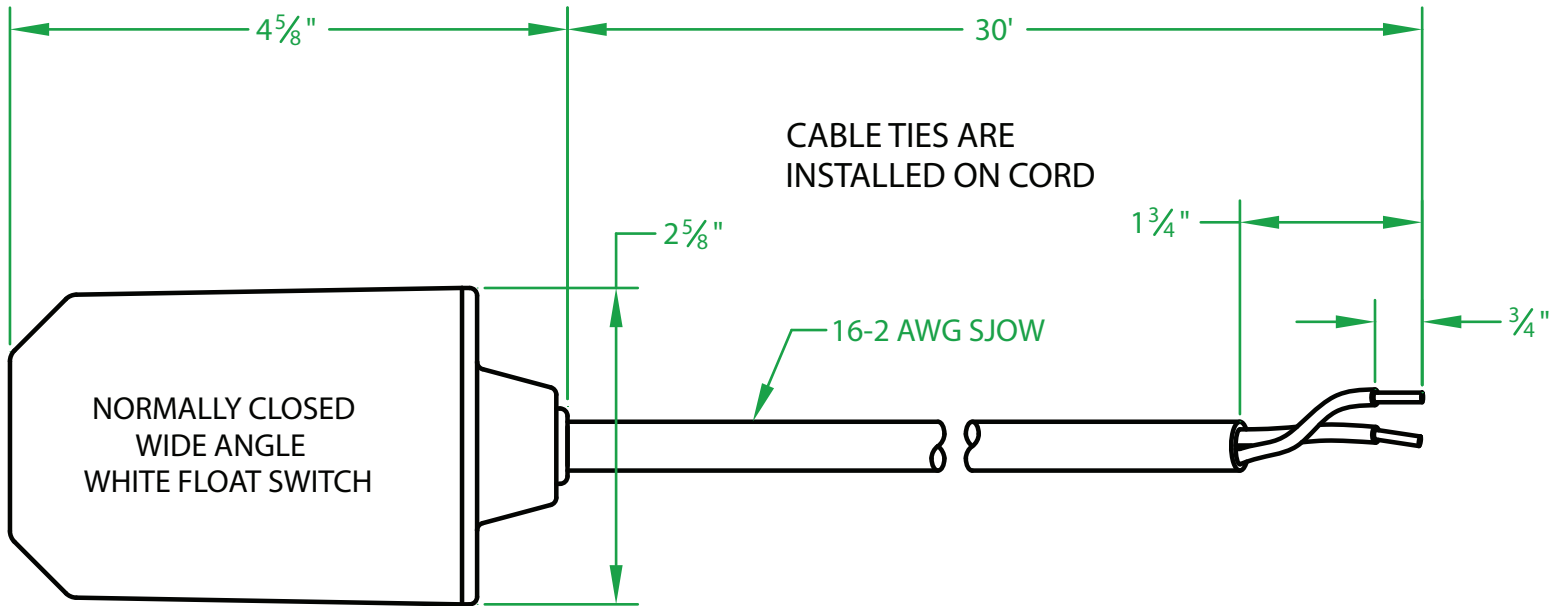

SGF-5204R-30 GOLD PLATED CONTACTS

OPERATING ANGLE 90°: CONTACTS OPEN @ 45° ABOVE HORIZONTAL.
CONTACTS CLOSE @ 45° BELOW HORIZONTAL.

ELECTRICAL RATINGS: 160 MICROAMPS TO 100 MILLIAMPS

FLOAT MATERIAL: A.B.S.

SGF-5204R-30

J.J.S. OCTOBER 22, 2008

REV. A 10-20-09

Contactors - Relays - Switches

<http://www.mdius.com>