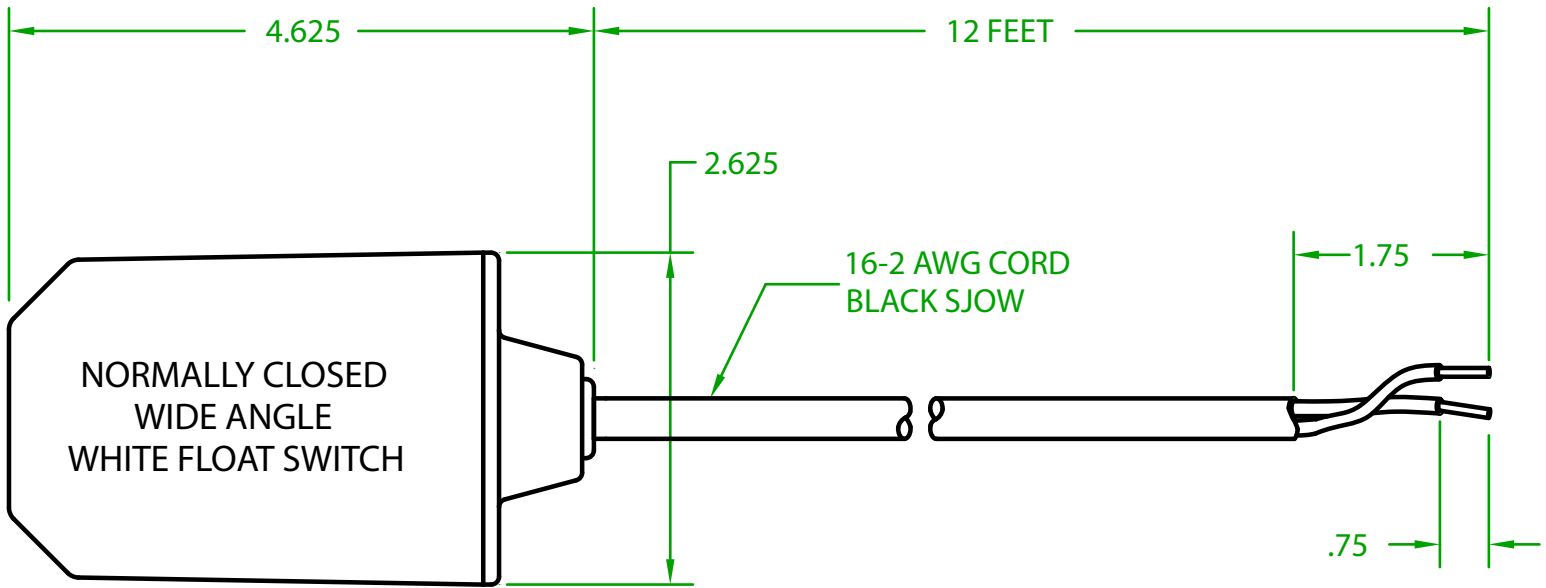

OPERATING ANGLE 90°: CONTACTS CLOSE @ 45° ABOVE HORIZONTAL.
CONTACTS OPEN @ 45° BELOW HORIZONTAL.

ELECTRICAL RATINGS: 160 MICROAMPS TO 100 MILLIAMPS

FLOAT MATERIAL: A.B.S.

J.J.S. DECEMBER 19, 2008

REV. A 10-20-09