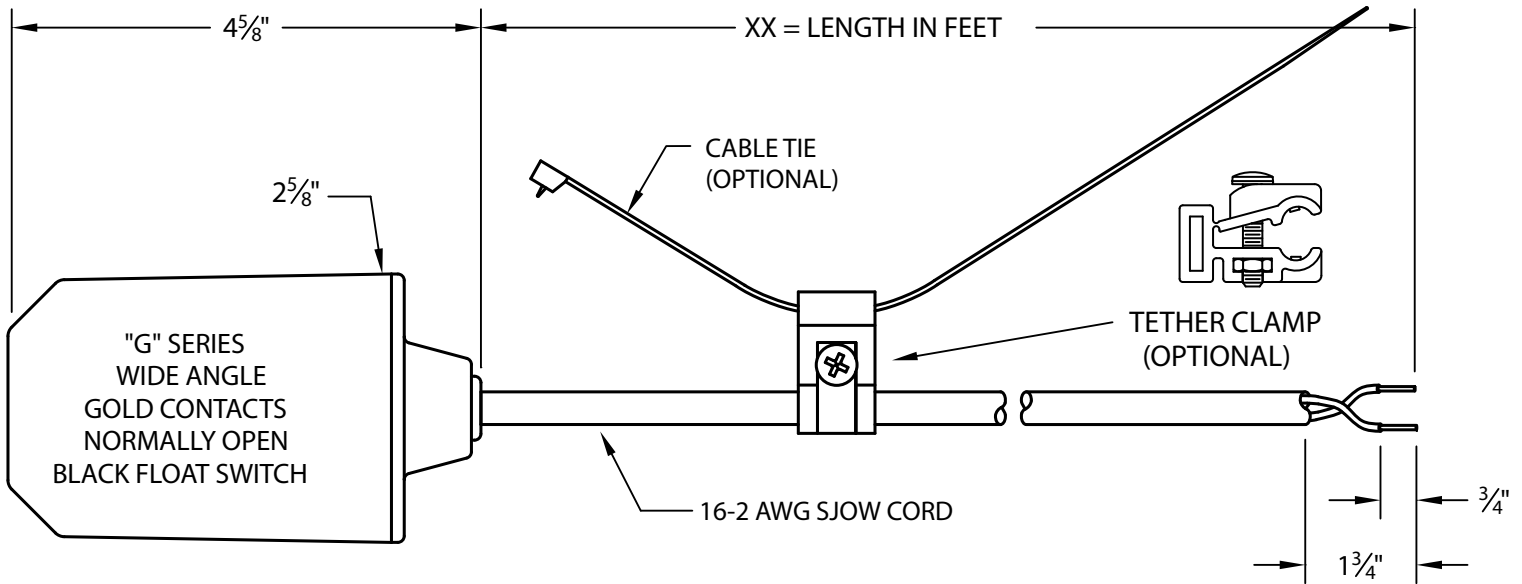

### GOLD PLATED SWITCH

COMMONLY USED IN INTRINSICALLY SAFE APPS.

OPERATING ANGLE: CONTACTS CLOSE 45° ABOVE HORIZONTAL.  
CONTACTS OPEN 45° BELOW HORIZONTAL.

ELECTRICAL RATINGS: 160 MICRO-AMPS TO 100 MILLI-AMPS