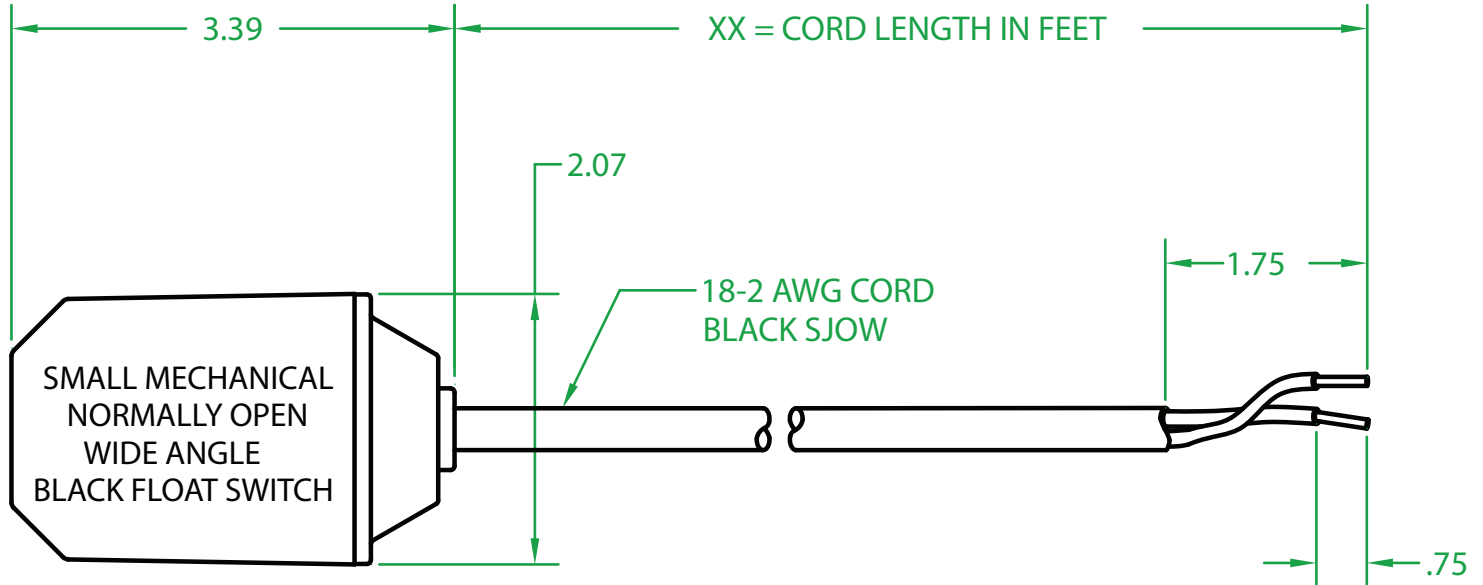

OPERATING ANGLE 90°: CONTACTS CLOSE @ 45° ABOVE HORIZONTAL.
CONTACTS OPEN @ 45° BELOW HORIZONTAL.

ELECTRICAL RATINGS: 5 AMP @ 120/240 VAC.
5 AMP @ 30 V.D.C.

FLOAT MATERIAL: A.B.S.

SF2OYXX00

J.J.S. AUGUST 26, 2008

Contactors - Relays - Switches

<http://www.mdius.com>