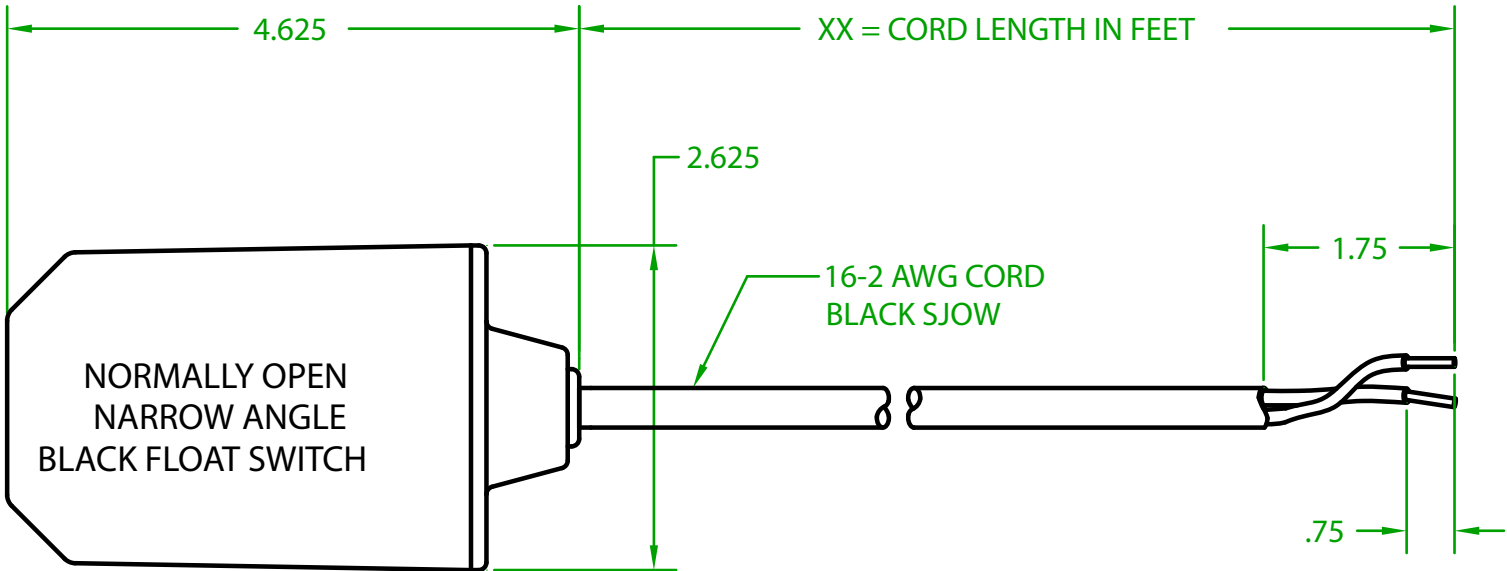

OPERATING ANGLE: TETHERLESS/INTERNALLY WEIGHTED
CONTACTS CLOSE @ 25° (OR BEFORE) ABOVE HORIZONTAL.
CONTACTS OPEN @ HORIZONTAL.

ELECTRICAL RATINGS: 1/2 H.P. 13 AMPS @ 120/240 VAC. 58.8 LRA

FLOAT MATERIAL: A.B.S.

RF2OWXX00

J.J.S. OCTOBER 21, 2009

REVISED: MAY 26, 2011

Contactors - Relays - Switches

<http://www.mdius.com>