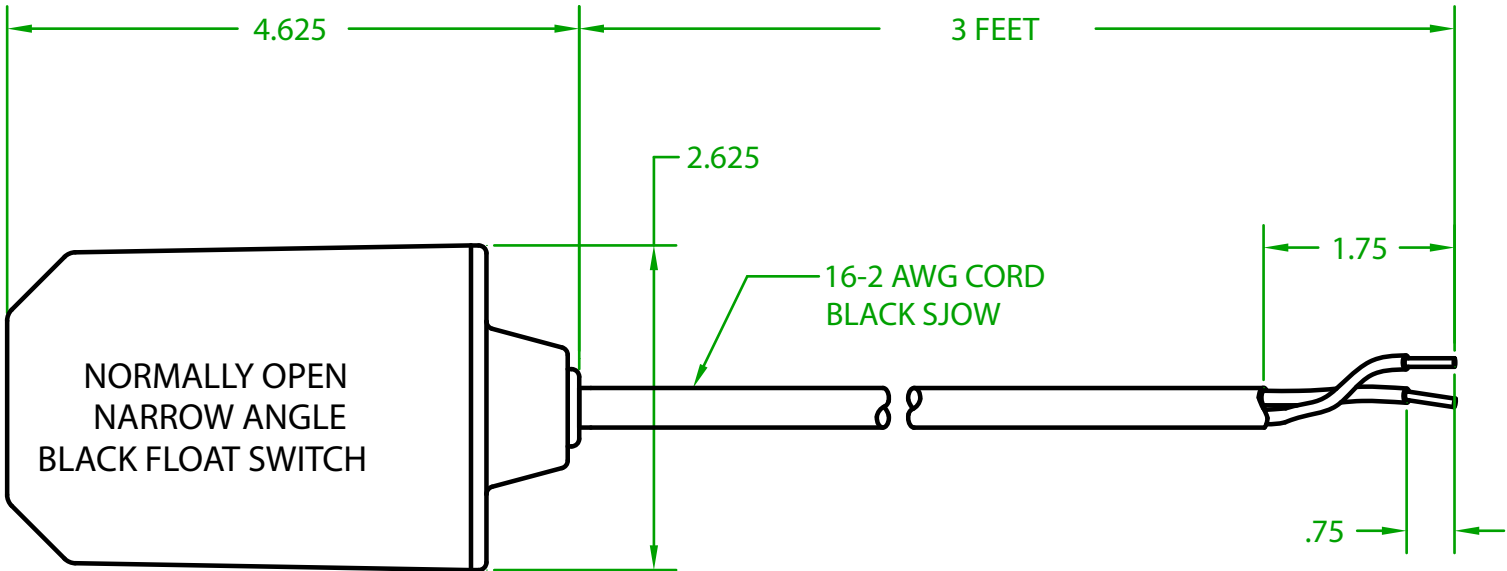

OPERATING ANGLE: TETHERLESS/INTERNALLY WEIGHTED
CONTACTS CLOSE @ 25° ABOVE HORIZONTAL.
CONTACTS OPEN @ HORIZONTAL.

ELECTRICAL RATINGS: 1/2 H.P. 13 AMPS @ 120/240 VAC. 58.8 LRA

FLOAT MATERIAL: A.B.S. (180°F/82°C)

RF2OW0300

J.J.S. AUGUST 26, 2010

REVISED: MAY 26, 2011

Contactors - Relays - Switches

<http://www.mdious.com>