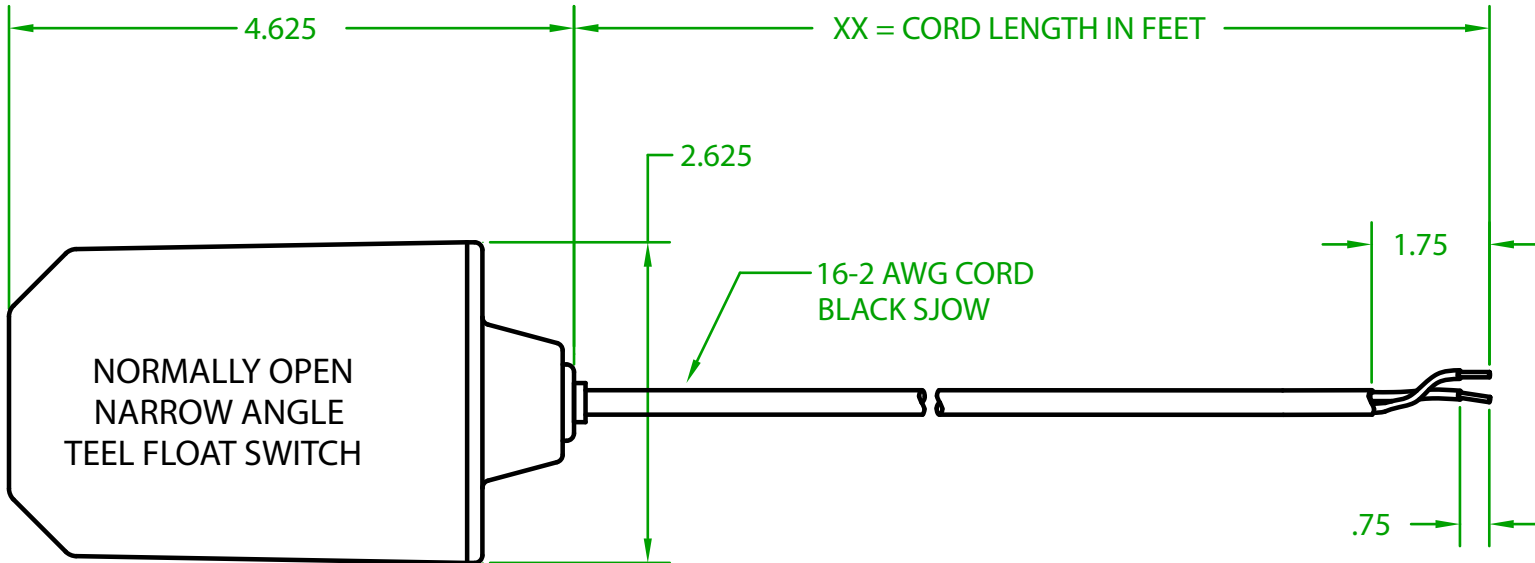

OPERATING ANGLE: CONTACTS CLOSE @ 60° ABOVE HORIZONTAL OR BEFORE.
CONTACTS RE-OPENS @ HORIZONTAL.

ELECTRICAL RATINGS: 1/2 H.P. 13 AMPS @ 120/240 VAC. 58.8 LRA

FLOAT MATERIAL: 1010 POLYCARBONATE/ABS ALLOY

TEMPERATURE RATING: 225°F/107°C.

PT30TXX00

J.J.S. SEPTEMBER 25, 2008

REVISED: MAY 26, 2011

Contactors - Relays - Switches

<http://www.mdius.com>