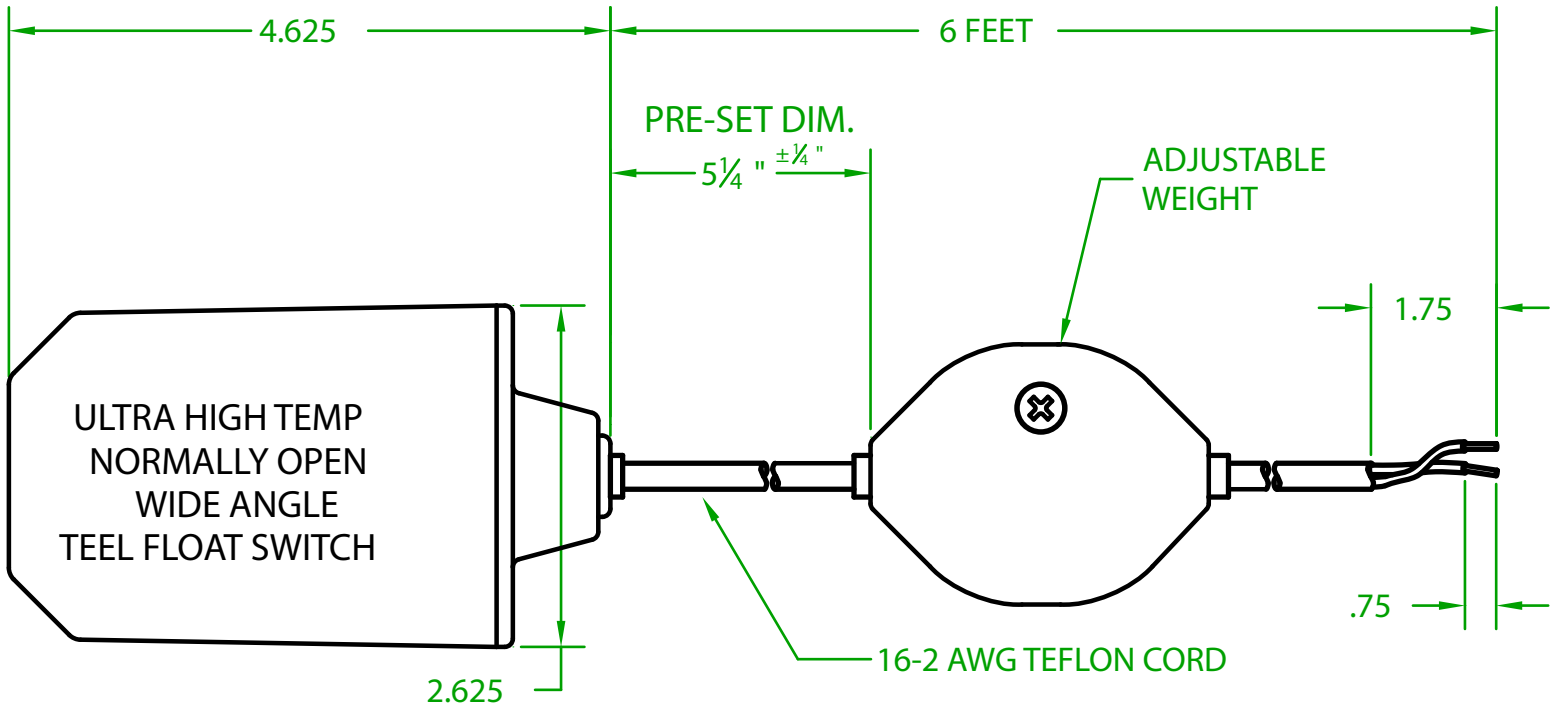

## PT3CT0600 W

OPERATING ANGLE 60°: CONTACTS OPENS @ 60° ABOVE HORIZONTAL OR BEFORE.  
CONTACTS CLOSE @ HORIZONTAL.

ELECTRICAL RATINGS: 1/2 H.P. 13 AMPS @ 120/240 VAC. 58.8 LRA

FLOAT MATERIAL: 1010 POLYCARBONATE/A.B.S. ALLOY