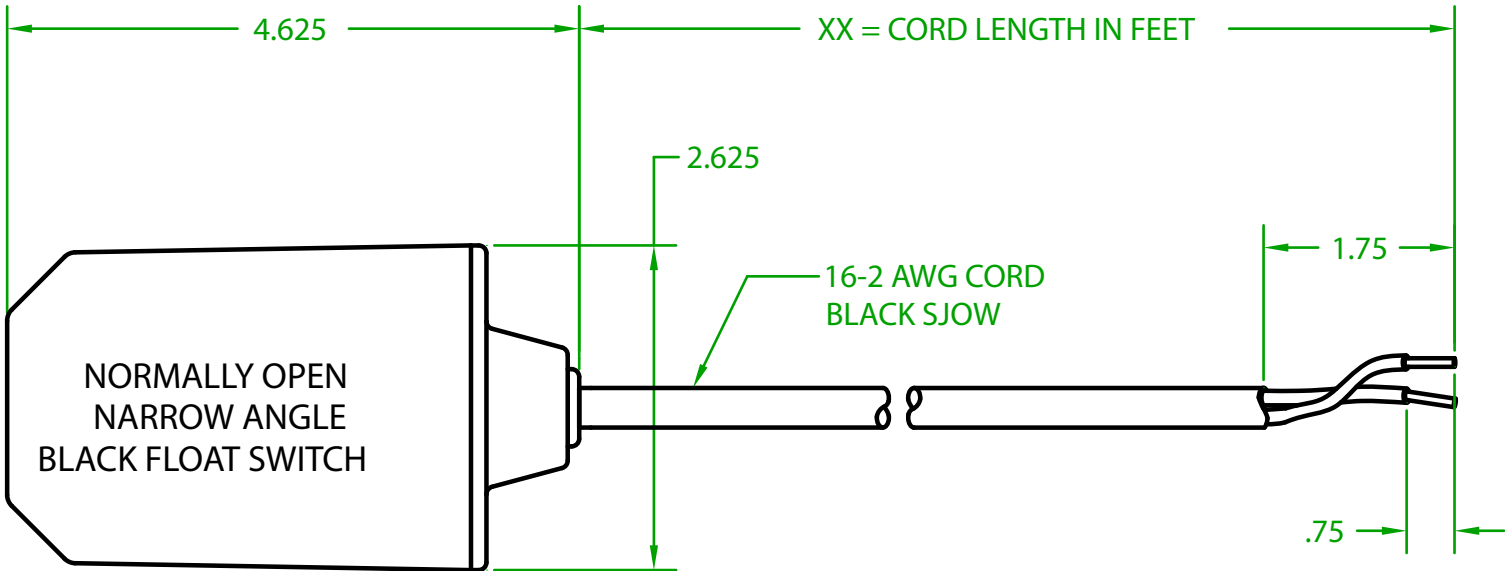

# PF2OWXX00

OPERATING ANGLE: CONTACTS CLOSE @ 25° (OR BEFORE) ABOVE HORIZONTAL.  
CONTACTS OPEN @ HORIZONTAL.

ELECTRICAL RATINGS: 1/2 H.P. 13 AMPS @ 120/240 VAC. 58.8 LRA

FLOAT MATERIAL: A.B.S.