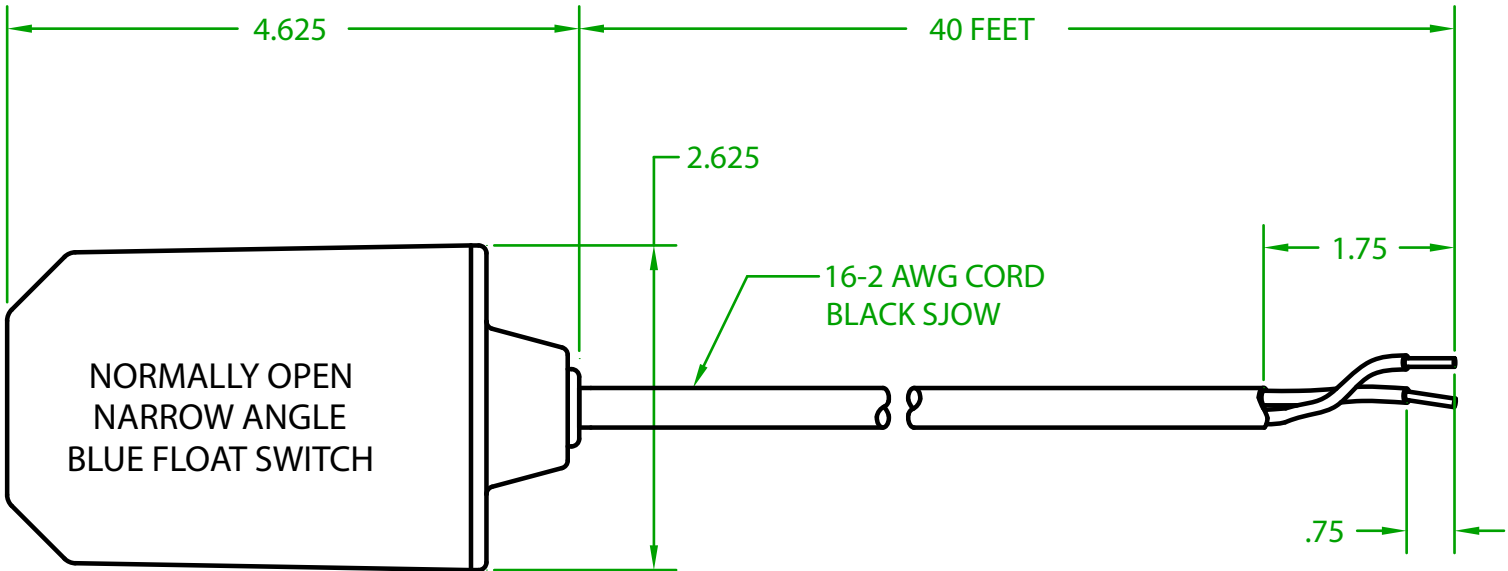

OPERATING ANGLE: CONTACTS CLOSE @ 25° (OR BEFORE) ABOVE HORIZONTAL.
CONTACTS OPEN @ HORIZONTAL.

ELECTRICAL RATINGS: 1/2 H.P. 13 AMPS @ 120/240 VAC. 58.8 LRA

FLOAT MATERIAL: A.B.S.

PB2OW4000

J.J.S. OCTOBER 06, 2008

REVISED: MAY 26, 2011

Contactors - Relays - Switches

<http://www.mdious.com>