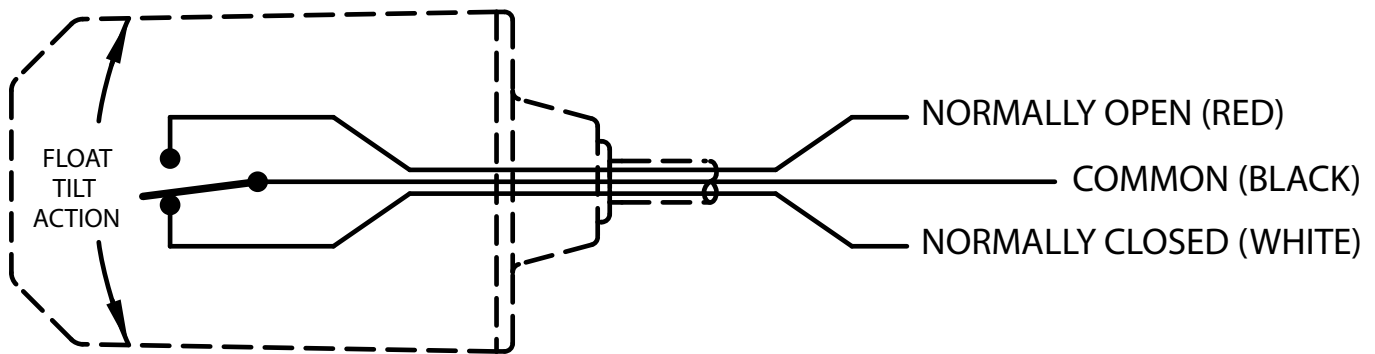

NORMAL POSITION IS HANGING DOWN

NG2DWXX00

Contactors - Relays - Switches

J.J.S. April 20, 2011

REVISED: MAY 26, 2011

<http://www.mdius.com>