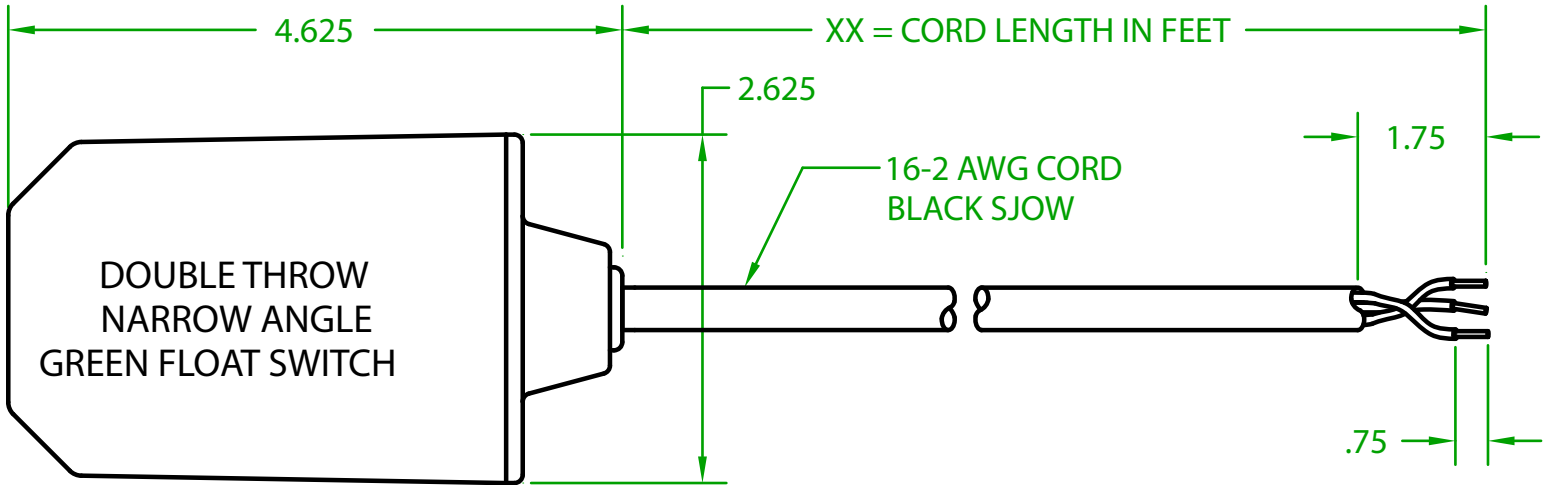

## NG2DWXX00

OPERATING ANGLE: SWITCHES @ 25° ABOVE AND 10° BELOW HORIZONTAL.

@ 25° ABOVE HORIZONTAL:

(RED IS CLOSED / WHITE IS OPEN)

@ 10° BELOW HORIZONTAL: (NORMAL POSITION)

(RED IS OPEN / WHITE IS CLOSED)

ELECTRICAL RATINGS: 1/4 H.P. 10 AMPS @ 120/240 VAC. 34.8 LRA

FLOAT MATERIAL: A.B.S.

NORMAL POSITION IS HANGING DOWN