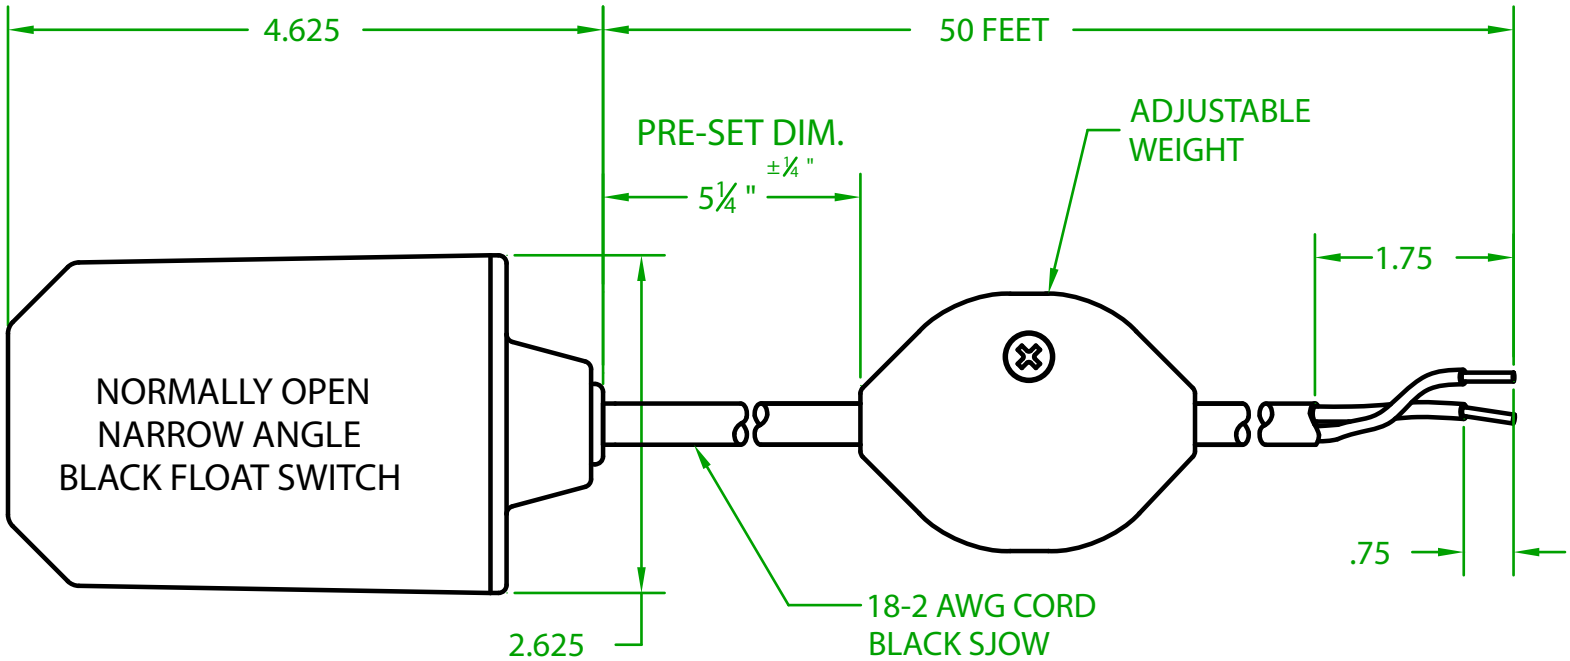

NF2OY5000 W

OPERATING ANGLE: CONTACTS CLOSE @ 25° ABOVE HORIZONTAL.
CONTACTS OPEN @ 10° BELOW HORIZONTAL.

ELECTRICAL RATINGS: 1/4 H.P. 10 AMPS @ 120/240 VAC. 34.8 LRA

FLOAT MATERIAL: A.B.S.

NF2OY5000 W

J.J.S. MARCH 16, 2010

REVISED: MAY 26, 2011

Contactors - Relays - Switches

<http://www.mdious.com>