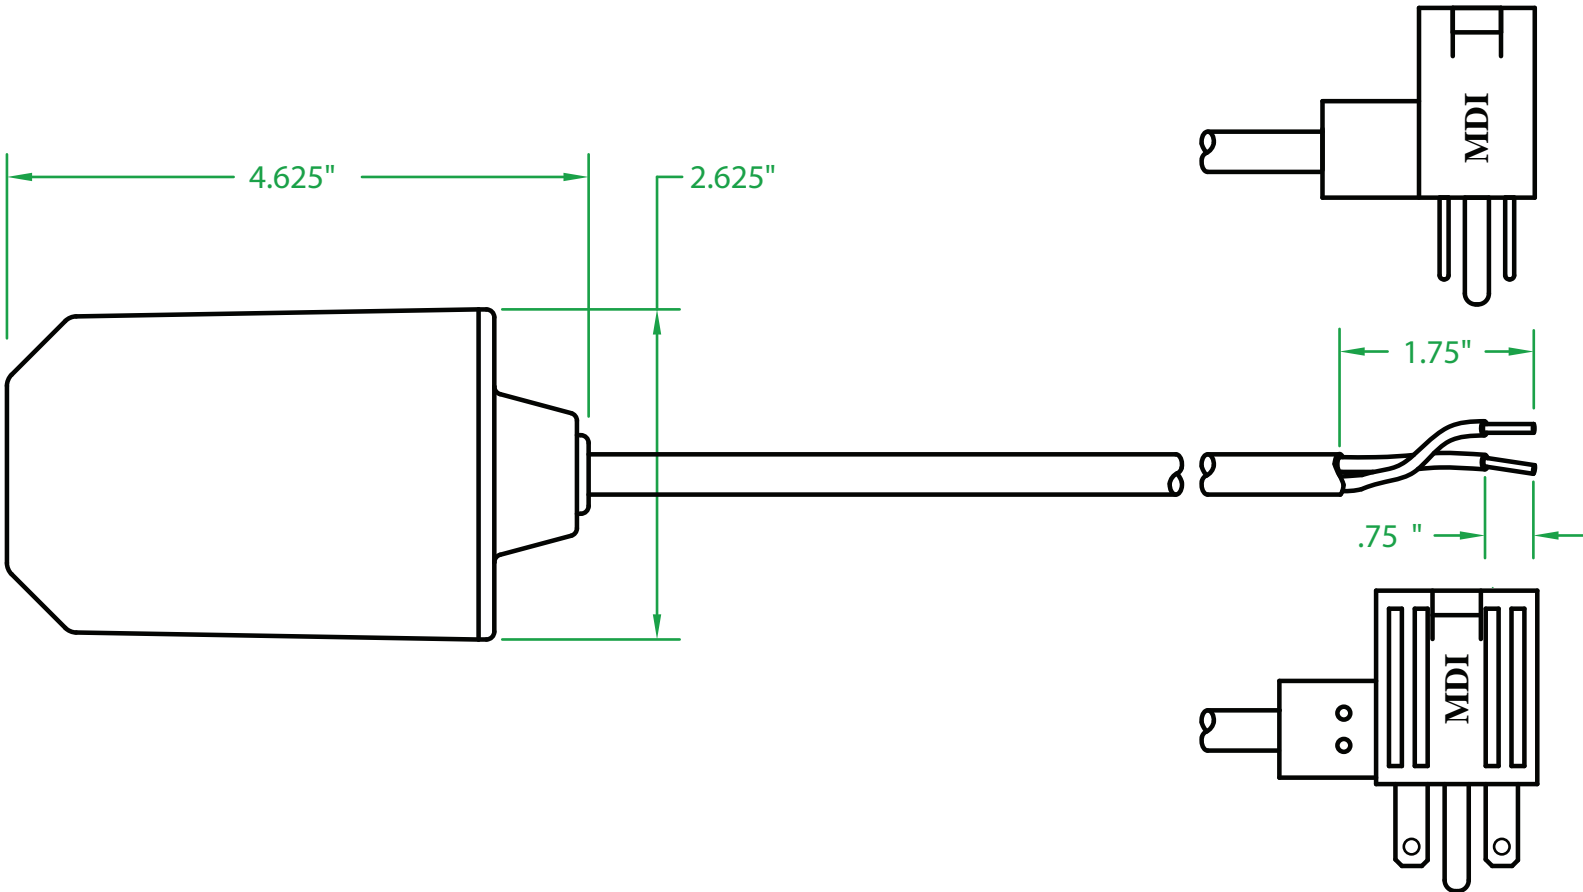

MERCURY DISPLACEMENT INDUSTRIES, INC.

Post Office Box 710 - U.S. 12 East - Edwardsburg, Michigan 49112-0710

Phone (269) 663-8574 - Fax (269) 663-2924

(800) 634-4077

“L” SERIES

OPERATING ANGLE 90°: CONTACTS CLOSE @ 45° ABOVE HORIZONTAL.
CONTACTS OPEN @ 45° BELOW HORIZONTAL.

ELECTRICAL RATINGS: 1 H.P. @ 120 VAC
2 H.P. @ 240 VAC 96 LRA
25 AMPS @ 120/240 VAC W/ 12 AWG CORD
18 AMPS @ 120/240 VAC W/ 14 AWG CORD
15 AMPS @ 120/240 VAC W/ 120/240 VAC PLUG

FLOAT MATERIAL: A.B.S.

J.J.S. FEBRUARY 04, 2010