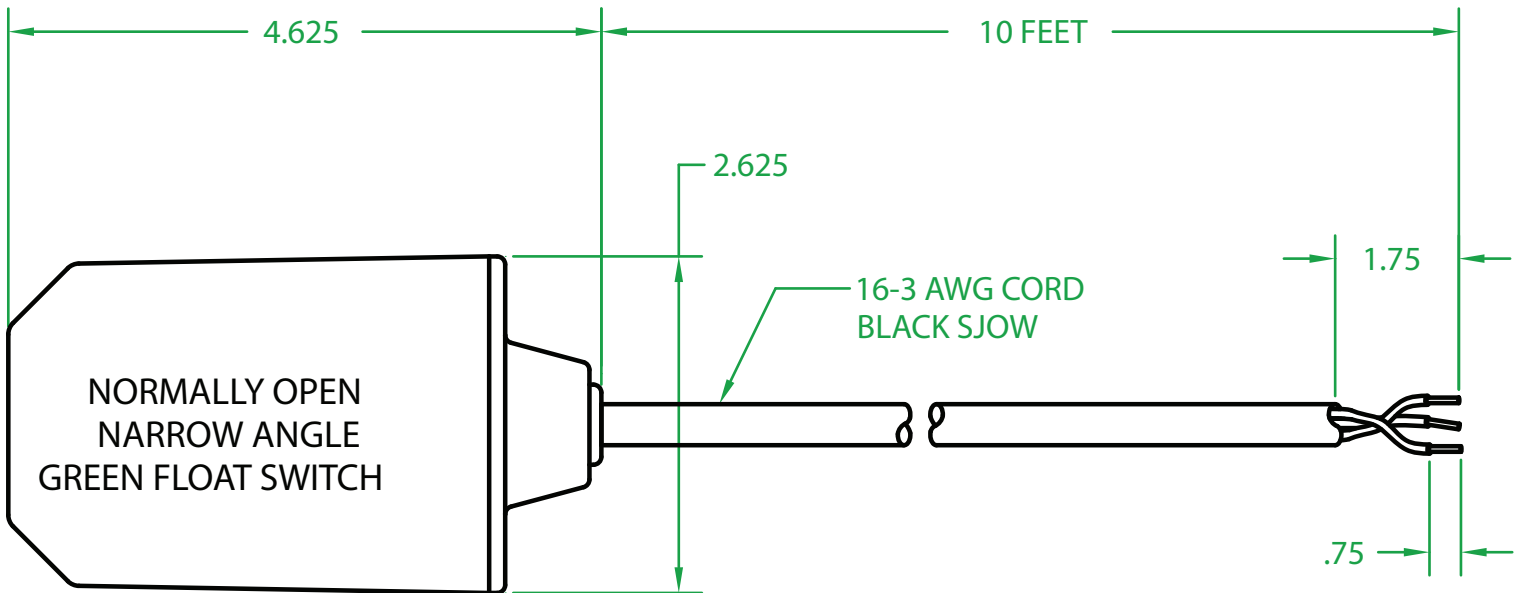

MERCURY DISPLACEMENT INDUSTRIES, INC.

Post Office Box 710 - U.S. 12 East - Edwardsburg, Michigan 49112-0710

Phone (269) 663-8574 - Fax (269) 663-2924

(800) 634-4077

KG2DW1000

OPERATING ANGLE: TETHERLESS/INTERNALLY WEIGHTED
SWITCHES @ 25° ABOVE AND 10° BELOW HORIZONTAL.
@ 25° ABOVE HORIZONTAL:
(RED IS CLOSED / WHITE IS OPEN)
@ 10° BELOW HORIZONTAL: (NORMAL POSITION)
(RED IS OPEN / WHITE IS CLOSED)

SWITCHING DIFFERENTIAL: 3.50"

ELECTRICAL RATINGS: 1/4 H.P. 10 AMPS @ 120/240 VAC. 34.8 LRA

FLOAT MATERIAL: A.B.S.

KG2DW1000

J.J.S. SEPTEMBER 04, 2008

REV. A 11-09-09

Contactors - Relays - Switches

<http://www.mdious.com>