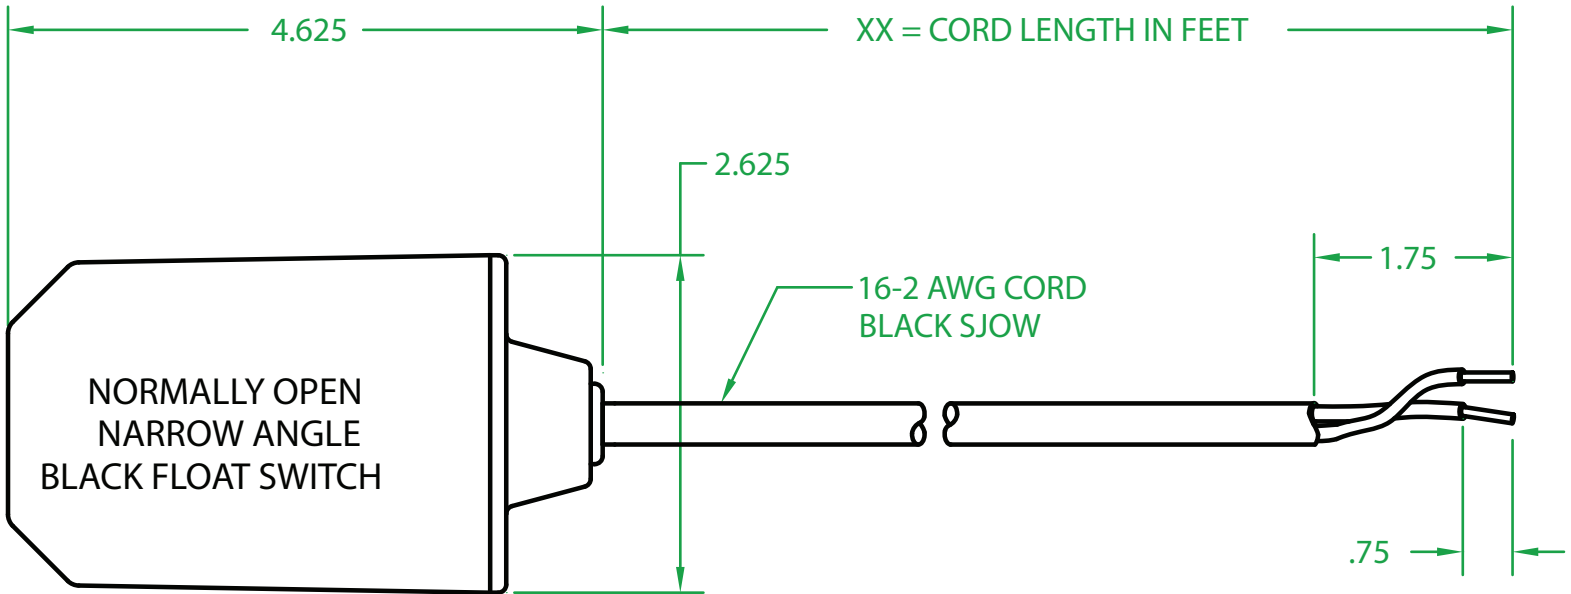

OPERATING ANGLE: TETHERLESS/INTERNALLY WEIGHTED
CONTACTS CLOSE @ 25° ABOVE HORIZONTAL.
CONTACTS OPEN @ 10° BELOW HORIZONTAL.

SWITCHING DIFFERENTIAL: 3.50"

ELECTRICAL RATINGS: 1/4 H.P. 10 AMPS @ 120/240 VAC. 34.8 LRA

FLOAT MATERIAL: A.B.S.

KF2OWXX00

J.J.S. AUGUST 27, 2008

REV. A 11-09-09

Contactors - Relays - Switches

<http://www.mdious.com>