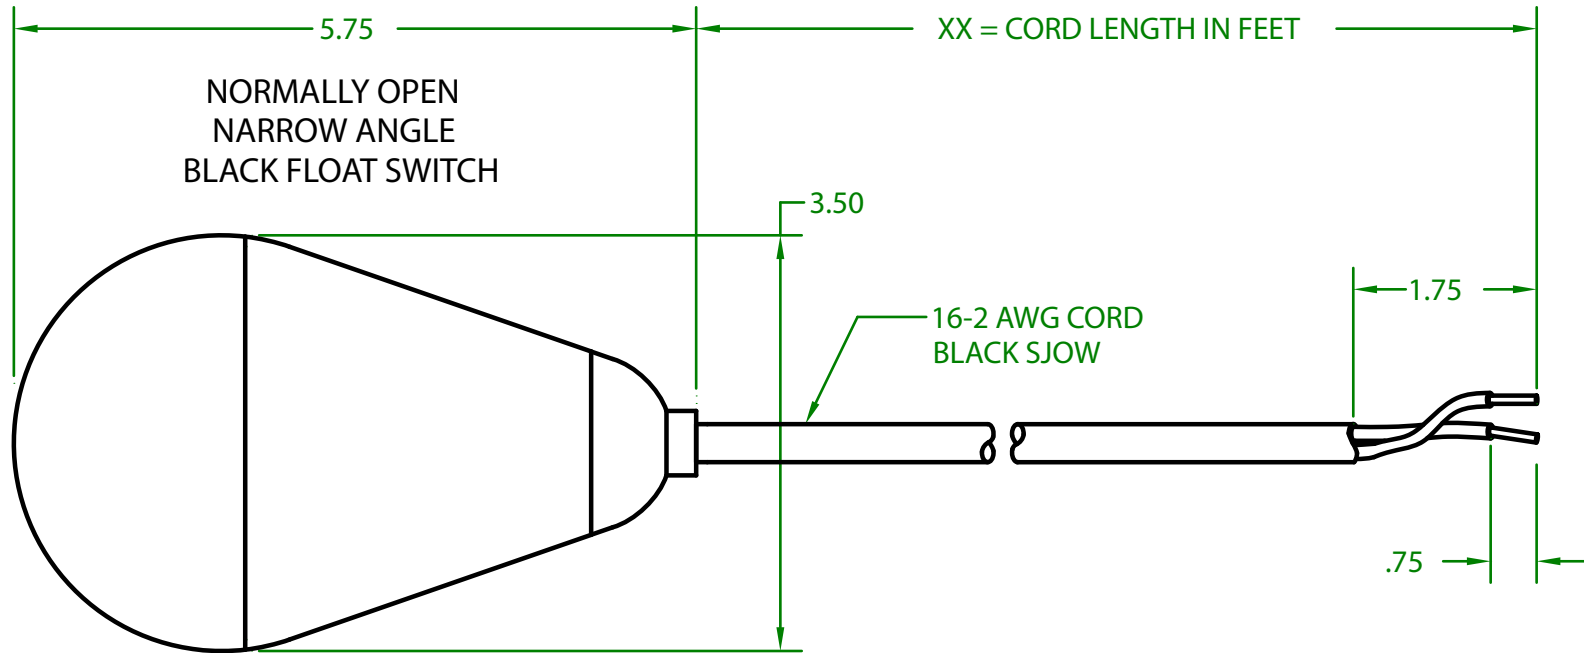

OPERATING ANGLE: CONTACTS CLOSE @ 25° ABOVE HORIZONTAL.
CONTACTS OPEN @ 10° BELOW HORIZONTAL.

ELECTRICAL RATINGS: 1/4 H.P. 10 AMPS @ 120/240 VAC. 34.8 LRA

FLOAT MATERIAL: A.B.S.

J.J.S. July 19, 2011

Contactors - Relays - Switches

<http://www.mdius.com>